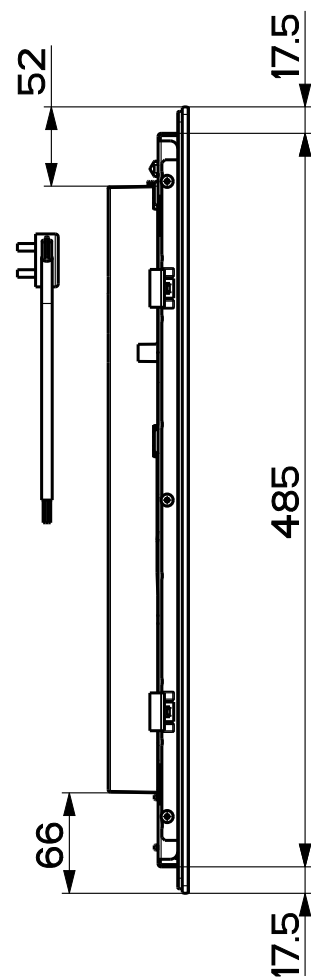

Created by Ragni, Fabrizio	
Denomination DIM. DRW IND B4 290x520	
Lang EN 	Sheet 1/2
Modif.by Ragni, Fabrizio	
Approved by Bellucci, Daniele	
Approval date 18-May-2020	
Doc. status Released	
Drawing N. 108001_711	Rev 01

Created by **Ragni, Fabrizio**

Denomination
DIM. DRW IND B4 290x520

Lang **EN**  Sheet **2/2**

Modif.by

Approved by **Bellucci, Daniele**

Approval date **18-May-2020**

Doc. status **Released**

Drawing N.
108001_711 Rev
01