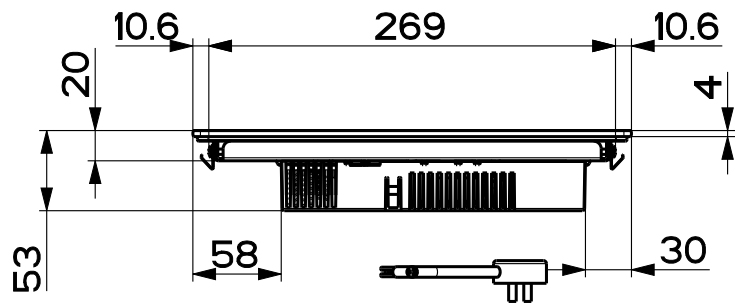

Created by Ragni, Fabrizio	
Denomination DIM. DRW IND B4 290x520	
Lang EN 	Sheet 1/2
Modif.by Ragni, Fabrizio	
Approved by Bellucci, Daniele	
Approval date 18-May-2020	
Doc. status Released	
Drawing N. 108001_711	Rev 01

Created by **Ragni, Fabrizio**

Denomination
DIM. DRW IND B4 290x520

Lang **EN**  Sheet **2/2**

Modif.by

Approved by **Bellucci, Daniele**

Approval date **18-May-2020**

Doc. status **Released**

Drawing N.
108001_711 Rev
01