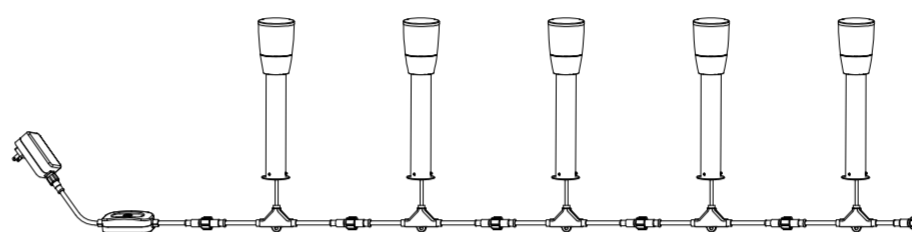

WIZ

WIZ ELPAS 12V Bollard Starter Kit

929003264701

929003264906

3241 660 26151

© 2022 Signify Holding

Signify

wizconnected.com

SIGNIFY	
Brand	wiz
Product Family	LED
Shape	
Wattage	24W adaptor
Template Ref.	N/A
SGS number	7163174
12-NC.NBR	324166026151
Masterdrawing	N/A
CRC Ref.	CRC000
Barcode No.	8720169071797
Operator(s)	effie.gu
VERSION No.	v5
Date in	
Date amended	20230113
Black	DIECUT
Date Check	
<input type="checkbox"/>	Check briefing Traffic
Artwork document	
<input type="checkbox"/>	Legend
<input type="checkbox"/>	12NC
<input type="checkbox"/>	Barcode
<input type="checkbox"/>	Diecut
<input type="checkbox"/>	Number of colors
<input type="checkbox"/>	Trapping/Bleed
<input type="checkbox"/>	Images hires
<input type="checkbox"/>	Jobsizes
Approval	
<input type="checkbox"/>	QC Lithographer SGS Shanghai Production
<input type="checkbox"/>	Product Manager zhang.jie@signify.com
<input type="checkbox"/>	Traffic Manager Joanna Wu