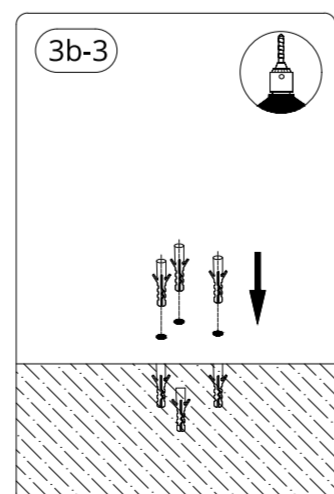

WIZ

WIZ ELPAS 12V Bollard Starter Kit

929003264701

929003264906

3241 660 26151

© 2022 Signify Holding

Signify

wizconnected.com

SIGNIFY	
Brand	wiz
Product Family	LED
Shape	
Wattage	24W adaptor
Template Ref.	N/A
SGS number	7163174
12-NC.NBR	324166026151
Masterdrawing	N/A
CRC Ref.	CRC000
Barcode No.	8720169071797
Operator(s)	effie.gu
VERSION No.	v5
Date in	
Date amended	20230113
Black	DIECUT
Date Check	
<input type="checkbox"/>	Check briefing Traffic
Artwork document	
<input type="checkbox"/>	Legend
<input type="checkbox"/>	12NC
<input type="checkbox"/>	Barcode
<input type="checkbox"/>	Diecut
<input type="checkbox"/>	Number of colors
<input type="checkbox"/>	Trapping/Bleed
<input type="checkbox"/>	Images hires
<input type="checkbox"/>	Jobsizes
Approval	
<input type="checkbox"/>	QC Lithographer SGS Shanghai Production
<input type="checkbox"/>	Product Manager zhang.jie@signify.com
<input type="checkbox"/>	Traffic Manager Joanna Wu