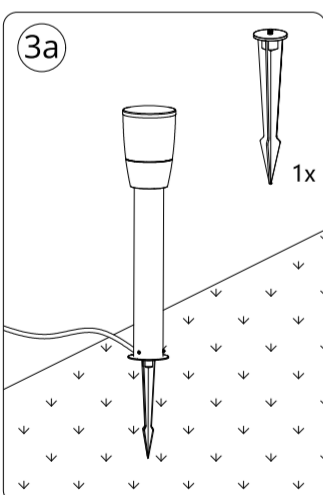

WIZ

WIZ ELPAS 12V Bollard Starter Kit

929003264701

929003264906

3241 660 26151

© 2022 Signify Holding

Signify

wizconnected.com

SIGNIFY	
Brand	wiz
Product Family	LED
Shape	
Wattage	24W adaptor
Template Ref.	N/A
SGS number	7163174
12-NC.NBR	324166026151
Masterdrawing	N/A
CRC Ref.	CRC000
Barcode No.	8720169071797
Operator(s)	effie.gu
VERSION No.	v5
Date in	
Date amended	20230113
Black	DIECUT
Date Check	
<input type="checkbox"/>	Check briefing Traffic
Artwork document	
<input type="checkbox"/>	Legend
<input type="checkbox"/>	12NC
<input type="checkbox"/>	Barcode
<input type="checkbox"/>	Diecut
<input type="checkbox"/>	Number of colors
<input type="checkbox"/>	Trapping/Bleed
<input type="checkbox"/>	Images hires
<input type="checkbox"/>	Jobsizes
Approval	
<input type="checkbox"/>	QC Lithographer SGS Shanghai Production
<input type="checkbox"/>	Product Manager zhang.jie@signify.com
<input type="checkbox"/>	Traffic Manager Joanna Wu