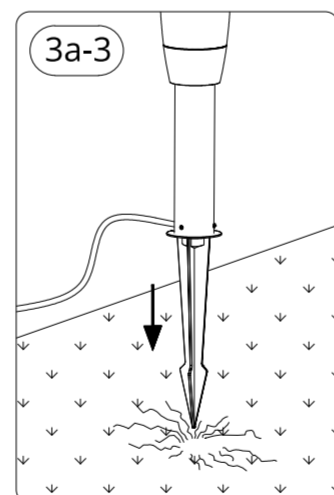

WIZ

WIZ ELPAS 12V Bollard Starter Kit

929003264701

929003264906

3241 660 26151

© 2022 Signify Holding

Signify

wizconnected.com

SIGNIFY	
Brand	wiz
Product Family	LED
Shape	
Wattage	24W adaptor
Template Ref.	N/A
SGS number	7163174
12-NC.NBR	324166026151
Masterdrawing	N/A
CRC Ref.	CRC000
Barcode No.	8720169071797
Operator(s)	effie.gu
VERSION No.	v5
Date in	
Date amended	20230113
Black	DIECUT
Date Check	
<input type="checkbox"/>	Check briefing Traffic
Artwork document	
<input type="checkbox"/>	Legend
<input type="checkbox"/>	12NC
<input type="checkbox"/>	Barcode
<input type="checkbox"/>	Diecut
<input type="checkbox"/>	Number of colors
<input type="checkbox"/>	Trapping/Bleed
<input type="checkbox"/>	Images hires
<input type="checkbox"/>	Jobsizes
Approval	
<input type="checkbox"/>	QC Lithographer SGS Shanghai Production
<input type="checkbox"/>	Product Manager zhang.jie@signify.com
<input type="checkbox"/>	Traffic Manager Joanna Wu