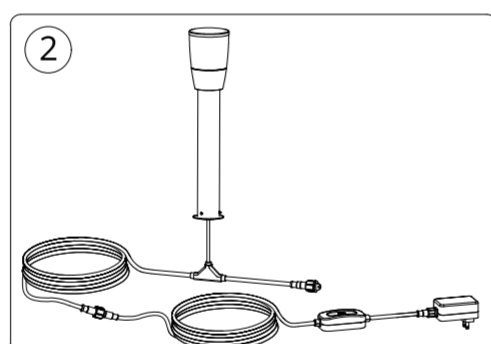

WIZ

WIZ ELPAS 12V Bollard Starter Kit

929003264701

929003264906

3241 660 26151

© 2022 Signify Holding

Signify

wizconnected.com

SIGNIFY	
Brand	wiz
Product Family	LED
Shape	
Wattage	24W adaptor
Template Ref.	N/A
SGS number	7163174
12-NC.NBR	324166026151
Masterdrawing	N/A
CRC Ref.	CRC000
Barcode No.	8720169071797
Operator(s)	effie.gu
VERSION No.	v5
Date in	
Date amended	20230113
Black	DIECUT
Date Check	
<input type="checkbox"/>	Check briefing Traffic
Artwork document	
<input type="checkbox"/>	Legend
<input type="checkbox"/>	12NC
<input type="checkbox"/>	Barcode
<input type="checkbox"/>	Diecut
<input type="checkbox"/>	Number of colors
<input type="checkbox"/>	Trapping/Bleed
<input type="checkbox"/>	Images hires
<input type="checkbox"/>	Jobsizes
Approval	
<input type="checkbox"/>	QC Lithographer SGS Shanghai Production
<input type="checkbox"/>	Product Manager zhang.jie@signify.com
<input type="checkbox"/>	Traffic Manager Joanna Wu