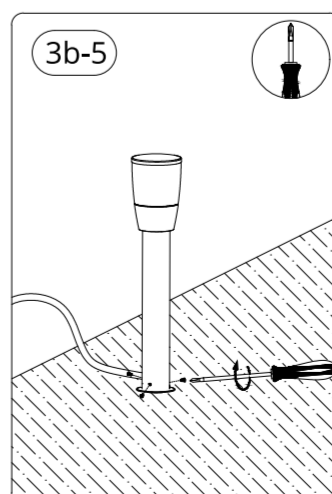

WIZ

WIZ ELPAS 12V Bollard Starter Kit

929003264701

929003264906

3241 660 26151

© 2022 Signify Holding

Signify

wizconnected.com

SIGNIFY	
Brand	wiz
Product Family	LED
Shape	
Wattage	24W adaptor
Template Ref.	N/A
SGS number	7163174
12-NC.NBR	324166026151
Masterdrawing	N/A
CRC Ref.	CRC000
Barcode No.	8720169071797
Operator(s)	effie.gu
VERSION No.	v5
Date in	
Date amended	20230113
Black	DIECUT
Date Check	
<input type="checkbox"/>	Check briefing Traffic
Artwork document	
<input type="checkbox"/>	Legend
<input type="checkbox"/>	12NC
<input type="checkbox"/>	Barcode
<input type="checkbox"/>	Diecut
<input type="checkbox"/>	Number of colors
<input type="checkbox"/>	Trapping/Bleed
<input type="checkbox"/>	Images hires
<input type="checkbox"/>	Jobsizes
Approval	
<input type="checkbox"/>	QC Lithographer SGS Shanghai Production
<input type="checkbox"/>	Product Manager zhang.jie@signify.com
<input type="checkbox"/>	Traffic Manager Joanna Wu