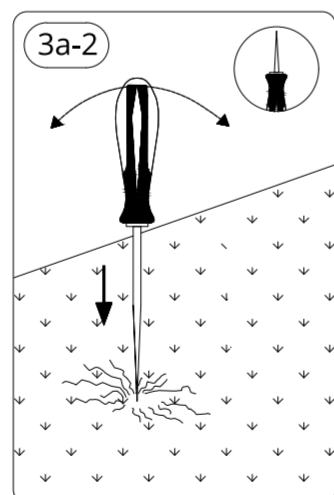

SIGNIFY	
Brand	wiz
Product Family	LED
Shape	
Wattage	24W adaptor
Template Ref.	N/A
SGS number	7163174
12-NC.NBR	324166026151
Masterdrawing	N/A
CRC Ref.	CRC000
Barcode No.	8720169071797
Operator(s)	effie.gu
VERSION No.	v5
Date in	
Date amended	20230113
Black	DIECUT
Date Check	
<input type="checkbox"/>	Check briefing Traffic
Artwork document	
<input type="checkbox"/>	Legend
<input type="checkbox"/>	12NC
<input type="checkbox"/>	Barcode
<input type="checkbox"/>	Diecut
<input type="checkbox"/>	Number of colors
<input type="checkbox"/>	Trapping/Bleed
<input type="checkbox"/>	Images hires
<input type="checkbox"/>	Jobsizes
Approval	
<input type="checkbox"/>	QC Lithographer SGS Shanghai Production
<input type="checkbox"/>	Product Manager zhang.jie@signify.com
<input type="checkbox"/>	Traffic Manager Joanna Wu