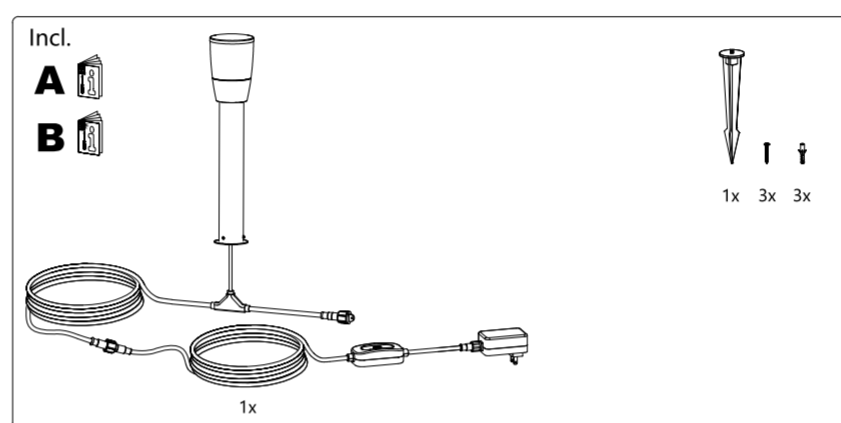

WIZ

WIZ ELPAS 12V Bollard Starter Kit

929003264701

929003264906

3241 660 26151

© 2022 Signify Holding

Signify

wizconnected.com

SIGNIFY	
Brand	wiz
Product Family	LED
Shape	
Wattage	24W adaptor
Template Ref.	N/A
SGS number	7163174
12-NC.NBR	324166026151
Masterdrawing	N/A
CRC Ref.	CRC000
Barcode No.	8720169071797
Operator(s)	effie.gu
VERSION No.	v5
Date in	
Date amended	20230113
Black	DIECUT
Date Check	
<input type="checkbox"/>	Check briefing Traffic
Artwork document	
<input type="checkbox"/>	Legend
<input type="checkbox"/>	12NC
<input type="checkbox"/>	Barcode
<input type="checkbox"/>	Diecut
<input type="checkbox"/>	Number of colors
<input type="checkbox"/>	Trapping/Bleed
<input type="checkbox"/>	Images hires
<input type="checkbox"/>	Jobsizes
Approval	
<input type="checkbox"/>	QC Lithographer SGS Shanghai Production
<input type="checkbox"/>	Product Manager zhang.jie@signify.com
<input type="checkbox"/>	Traffic Manager Joanna Wu