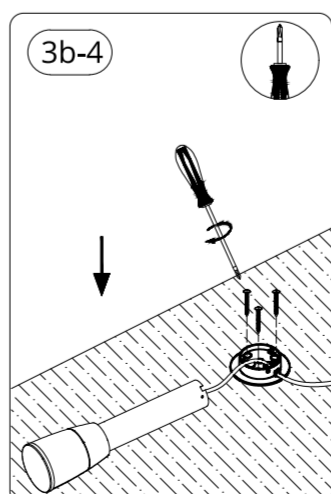

WIZ

WIZ ELPAS 12V Bollard Starter Kit

929003264701

929003264906

3241 660 26151

© 2022 Signify Holding

Signify

wizconnected.com

SIGNIFY	
Brand	wiz
Product Family	LED
Shape	
Wattage	24W adaptor
Template Ref.	N/A
SGS number	7163174
12-NC.NBR	324166026151
Masterdrawing	N/A
CRC Ref.	CRC000
Barcode No.	8720169071797
Operator(s)	effie.gu
VERSION No.	v5
Date in	
Date amended	20230113
Black	DIECUT
Date Check	
<input type="checkbox"/>	Check briefing Traffic
Artwork document	
<input type="checkbox"/>	Legend
<input type="checkbox"/>	12NC
<input type="checkbox"/>	Barcode
<input type="checkbox"/>	Diecut
<input type="checkbox"/>	Number of colors
<input type="checkbox"/>	Trapping/Bleed
<input type="checkbox"/>	Images hires
<input type="checkbox"/>	Jobsizes
Approval	
<input type="checkbox"/>	QC Lithographer SGS Shanghai Production
<input type="checkbox"/>	Product Manager zhang.jie@signify.com
<input type="checkbox"/>	Traffic Manager Joanna Wu