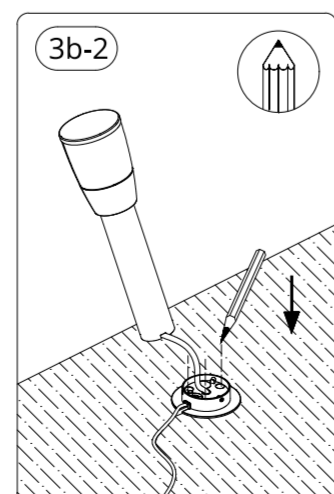

WIZ

WIZ ELPAS 12V Bollard Starter Kit

929003264701

929003264906

3241 660 26151

© 2022 Signify Holding

Signify

wizconnected.com

SIGNIFY	
Brand	wiz
Product Family	LED
Shape	
Wattage	24W adaptor
Template Ref.	N/A
SGS number	7163174
12-NC.NBR	324166026151
Masterdrawing	N/A
CRC Ref.	CRC000
Barcode No.	8720169071797
Operator(s)	effie.gu
VERSION No.	v5
Date in	
Date amended	20230113
Black	DIECUT
Date Check	
<input type="checkbox"/>	Check briefing Traffic
Artwork document	
<input type="checkbox"/>	Legend
<input type="checkbox"/>	12NC
<input type="checkbox"/>	Barcode
<input type="checkbox"/>	Diecut
<input type="checkbox"/>	Number of colors
<input type="checkbox"/>	Trapping/Bleed
<input type="checkbox"/>	Images hires
<input type="checkbox"/>	Jobsizes
Approval	
<input type="checkbox"/>	QC Lithographer SGS Shanghai Production
<input type="checkbox"/>	Product Manager zhang.jie@signify.com
<input type="checkbox"/>	Traffic Manager Joanna Wu