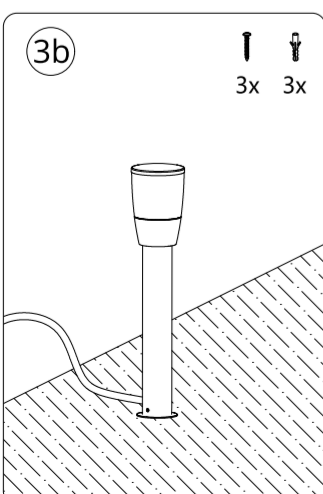

WIZ

WIZ ELPAS 12V Bollard Starter Kit

929003264701

929003264906

3241 660 26151

© 2022 Signify Holding

Signify

wizconnected.com

SIGNIFY	
Brand	wiz
Product Family	LED
Shape	
Wattage	24W adaptor
Template Ref.	N/A
SGS number	7163174
12-NC.NBR	324166026151
Masterdrawing	N/A
CRC Ref.	CRC000
Barcode No.	8720169071797
Operator(s)	effie.gu
VERSION No.	v5
Date in	
Date amended	20230113
Black	DIECUT
Date Check	
<input type="checkbox"/>	Check briefing Traffic
Artwork document	
<input type="checkbox"/>	Legend
<input type="checkbox"/>	12NC
<input type="checkbox"/>	Barcode
<input type="checkbox"/>	Diecut
<input type="checkbox"/>	Number of colors
<input type="checkbox"/>	Trapping/Bleed
<input type="checkbox"/>	Images hires
<input type="checkbox"/>	Jobsizes
Approval	
<input type="checkbox"/>	QC Lithographer SGS Shanghai Production
<input type="checkbox"/>	Product Manager zhang.jie@signify.com
<input type="checkbox"/>	Traffic Manager Joanna Wu