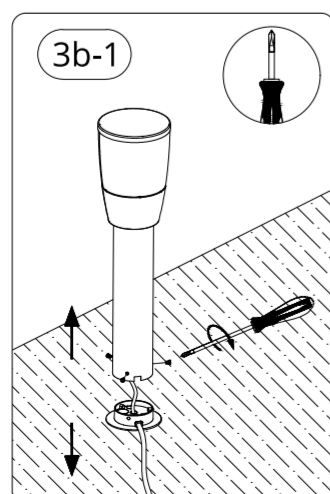

SIGNIFY	
Brand	wiz
Product Family	LED
Shape	
Wattage	24W adaptor
Template Ref.	N/A
SGS number	7163174
12-NC.NBR	324166026151
Masterdrawing	N/A
CRC Ref.	CRC000
Barcode No.	8720169071797
Operator(s)	effie.gu
VERSION No.	v5
Date in	
Date amended	20230113
Black	DIECUT
Date Check	
<input type="checkbox"/>	Check briefing Traffic
Artwork document	
<input type="checkbox"/>	Legend
<input type="checkbox"/>	12NC
<input type="checkbox"/>	Barcode
<input type="checkbox"/>	Diecut
<input type="checkbox"/>	Number of colors
<input type="checkbox"/>	Trapping/Bleed
<input type="checkbox"/>	Images hires
<input type="checkbox"/>	Jobsizes
Approval	
<input type="checkbox"/>	QC Lithographer SGS Shanghai Production
<input type="checkbox"/>	Product Manager zhang.jie@signify.com
<input type="checkbox"/>	Traffic Manager Joanna Wu