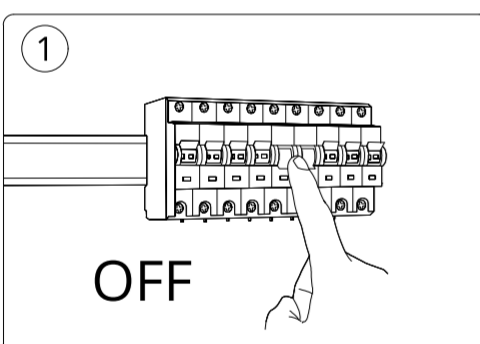

SIGNIFY	
Brand	wiz
Product Family	LED
Shape	
Wattage	24W adaptor
Template Ref.	N/A
SGS number	7163174
12-NC.NBR	324166026151
Masterdrawing	N/A
CRC Ref.	CRC000
Barcode No.	8720169071797
Operator(s)	effie.gu
VERSION No.	v5
Date in	
Date amended	20230113
Black	DIECUT
Date Check	
<input type="checkbox"/>	Check briefing Traffic
Artwork document	
<input type="checkbox"/>	Legend
<input type="checkbox"/>	12NC
<input type="checkbox"/>	Barcode
<input type="checkbox"/>	Diecut
<input type="checkbox"/>	Number of colors
<input type="checkbox"/>	Trapping/Bleed
<input type="checkbox"/>	Images hires
<input type="checkbox"/>	Jobsizes
Approval	
<input type="checkbox"/>	QC Lithographer SGS Shanghai Production
<input type="checkbox"/>	Product Manager zhang.jie@signify.com
<input type="checkbox"/>	Traffic Manager Joanna Wu