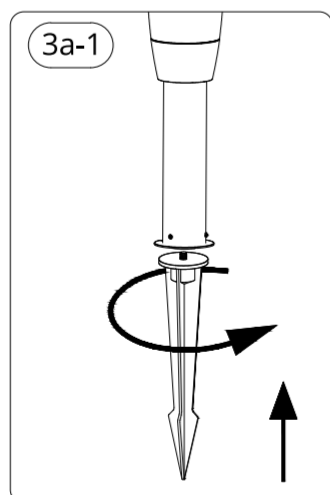

WIZ

WIZ ELPAS 12V Bollard Starter Kit

929003264701

929003264906

3241 660 26151

© 2022 Signify Holding

Signify

wizconnected.com

SIGNIFY	
Brand	wiz
Product Family	LED
Shape	
Wattage	24W adaptor
Template Ref.	N/A
SGS number	7163174
12-NC.NBR	324166026151
Masterdrawing	N/A
CRC Ref.	CRC000
Barcode No.	8720169071797
Operator(s)	effie.gu
VERSION No.	v5
Date in	
Date amended	20230113
Black	DIECUT
Date Check	
<input type="checkbox"/>	Check briefing Traffic
Artwork document	
<input type="checkbox"/>	Legend
<input type="checkbox"/>	12NC
<input type="checkbox"/>	Barcode
<input type="checkbox"/>	Diecut
<input type="checkbox"/>	Number of colors
<input type="checkbox"/>	Trapping/Bleed
<input type="checkbox"/>	Images hires
<input type="checkbox"/>	Jobsizes
Approval	
<input type="checkbox"/>	QC Lithographer SGS Shanghai Production
<input type="checkbox"/>	Product Manager zhang.jie@signify.com
<input type="checkbox"/>	Traffic Manager Joanna Wu