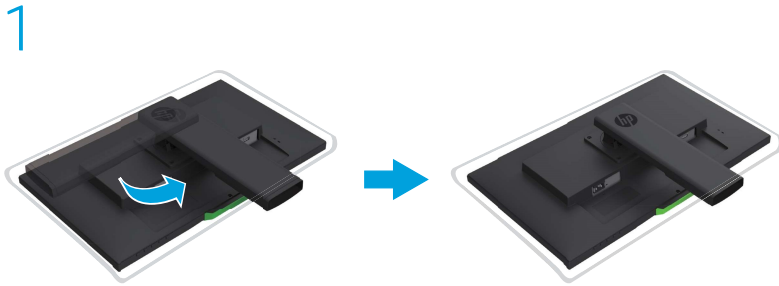

## Optimum Resolution

68.6 cm/27-inch: 2560 x 1440 @ 60 Hz

68.6 cm/27-inch: 1920 x 1080 @ 60 Hz

62.2 cm/24.5-inch: 1920 x 1080 @ 60 Hz

<http://www.hp.com/support>

To access the ambient light setting,  
please go to the OSD menu  
**Power Control > Ambient Lighting > Breathing/High/Mid/Low/Off.**