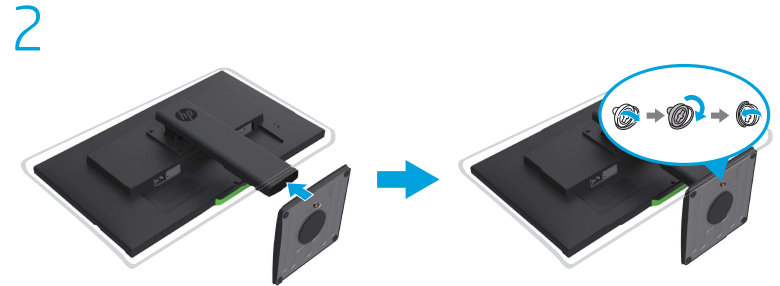

## Optimum Resolution

68.6 cm/27-inch: 2560 x 1440 @ 60 Hz

68.6 cm/27-inch: 1920 x 1080 @ 60 Hz

62.2 cm/24.5-inch: 1920 x 1080 @ 60 Hz

<http://www.hp.com/support>

To access the ambient light setting,  
please go to the OSD menu  
**Power Control > Ambient Lighting > Breathing/High/Mid/Low/Off.**