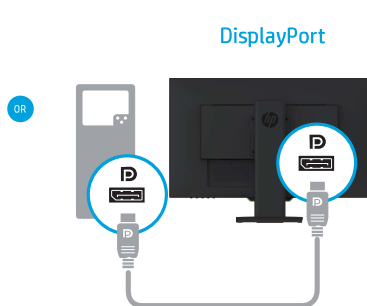

## Optimum Resolution

68.6 cm/27-inch: 2560 x 1440 @ 60 Hz

68.6 cm/27-inch: 1920 x 1080 @ 60 Hz

62.2 cm/24.5-inch: 1920 x 1080 @ 60 Hz

<http://www.hp.com/support>

To access the ambient light setting,  
please go to the OSD menu  
**Power Control > Ambient Lighting > Breathing/High/Mid/Low/Off.**