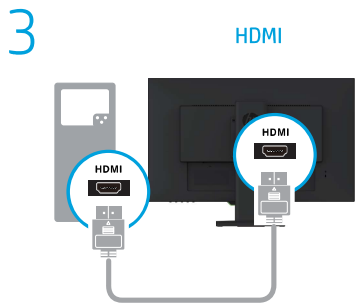

## Optimum Resolution

68.6 cm/27-inch: 2560 x 1440 @ 60 Hz

68.6 cm/27-inch: 1920 x 1080 @ 60 Hz

62.2 cm/24.5-inch: 1920 x 1080 @ 60 Hz

<http://www.hp.com/support>

To access the ambient light setting,  
please go to the OSD menu  
**Power Control > Ambient Lighting > Breathing/High/Mid/Low/Off.**