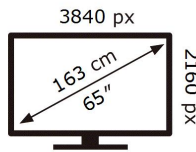

ENERGY

SAMSUNG

QE65Q80TAT

255 kWh/1000h

ABCDEF **G**

260 kWh/1000h

2019/2013