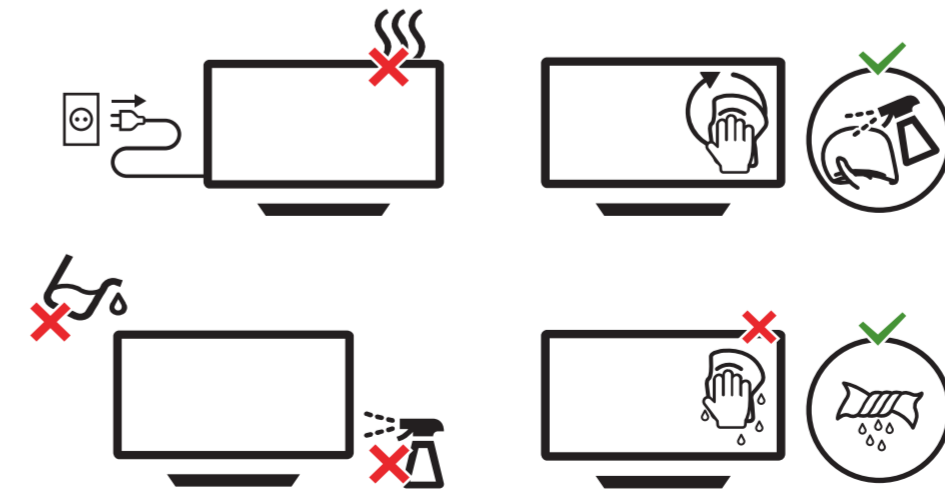

AMBILIGHT tv

All registered and unregistered trademarks are property of their respective owners. Specifications are subject to change without notice. Philips and the Philips' shield emblem are trademarks of Koninklijke Philips N.V. and are used under license from Koninklijke Philips N.V. This product has been manufactured by and is sold under the responsibility of TP Vision Europe B.V. and TP Vision Europe B.V. is the warrantor in relation to this product. 2023 © TP Vision Europe B.V. All rights reserved. www.philips.com/welcome