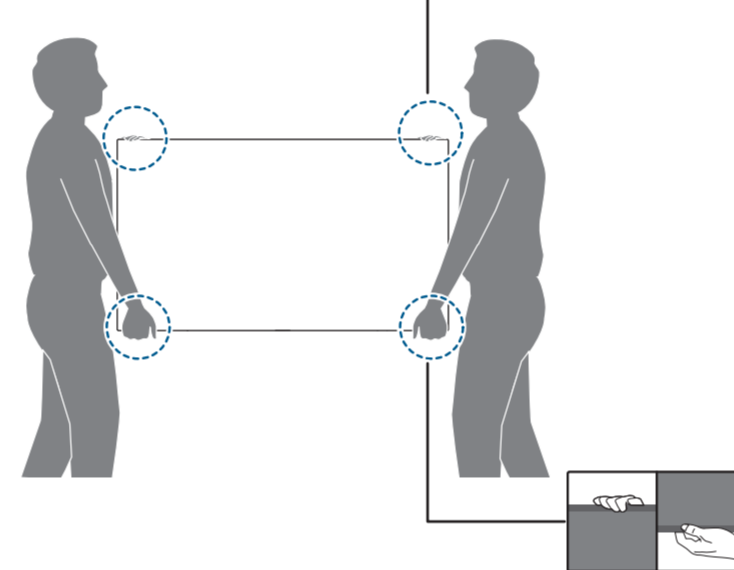

Register to find out more and get support
www.philips.com/TVsupport

A 1a 48"/55"

1b 65"

2

3

B

4 48"/55"/65"

5

1 55"/65"

2 Wall Mount dimensions (x, y)

- 48" 300x300mm M6 (L: 10mm~15mm) 121 cm
- 55" 300x300mm M6 (L: 10mm~15mm) 139 cm
- 65" 300x300mm M6 (L: 10mm~15mm) 164 cm

6