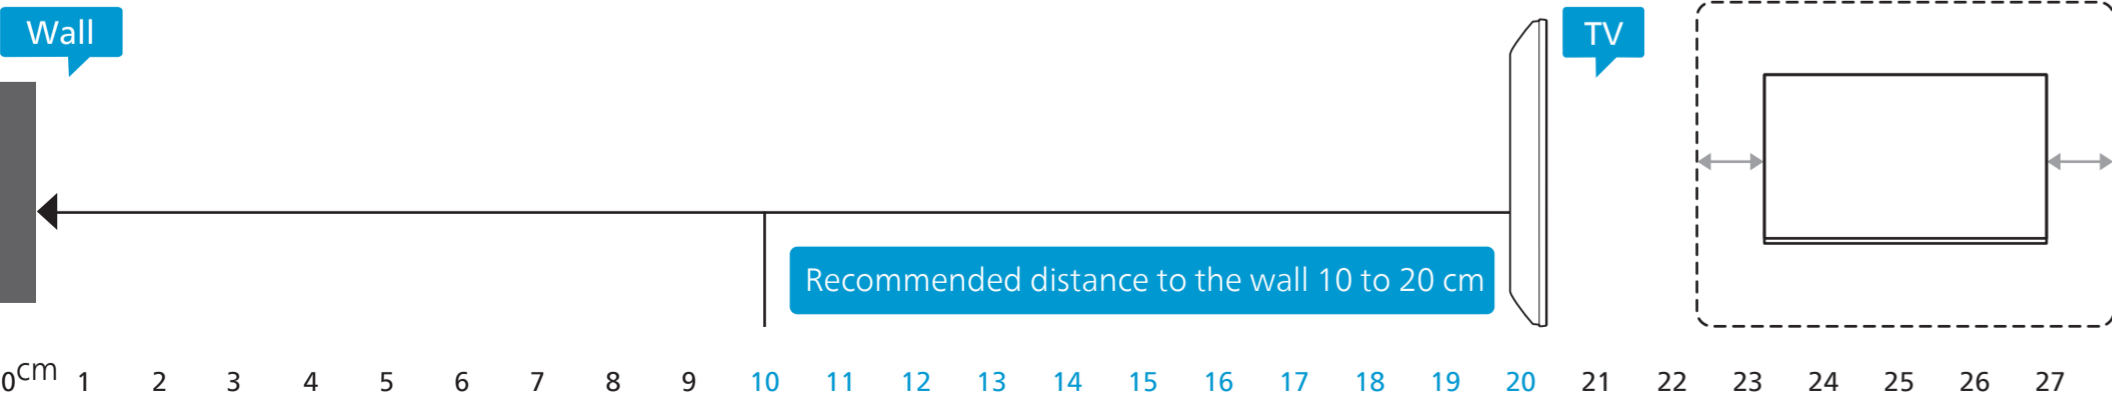

AMBILIGHT tv

All registered and unregistered trademarks are property of their respective owners. Specifications are subject to change without notice. Philips and the Philips' shield emblem are trademarks of Koninklijke Philips N.V. and are used under license from Koninklijke Philips N.V. This product has been manufactured by and is sold under the responsibility of TP Vision Europe B.V. and TP Vision Europe B.V. is the warrantor in relation to this product. 2023 © TP Vision Europe B.V. All rights reserved. www.philips.com/welcome