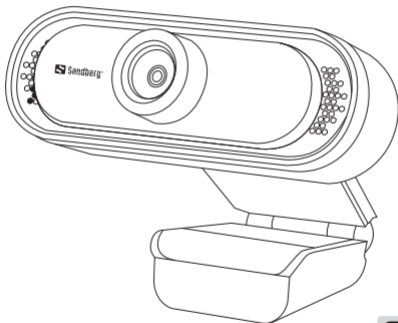

USB Webcam 1080P Saver

Quick guide

333-96

www.sandberg.world

Overview

Connection

Mounting

On a Desk

OR

On a PC Monitor

Function

Focus adjustment