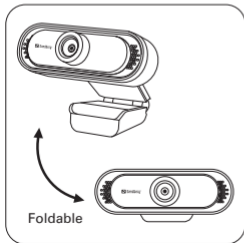

USB Webcam 1080P Saver

Quick guide

333-96

www.sandberg.world

Overview

Connection

Mounting

On a Desk

OR

On a PC Monitor

Function

Focus adjustment