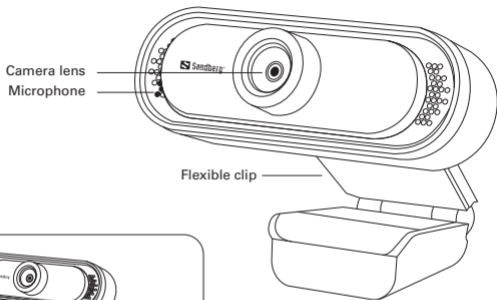

USB Webcam 1080P Saver

Quick guide

333-96

www.sandberg.world

Overview

Connection

Mounting

On a Desk

OR

On a PC Monitor

Function

Focus adjustment