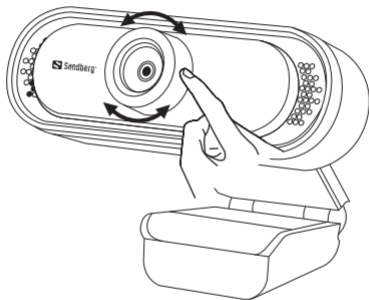

USB Webcam 1080P Saver

Quick guide

333-96

www.sandberg.world

Overview

Connection

Mounting

On a Desk

OR

On a PC Monitor

Function

Focus adjustment