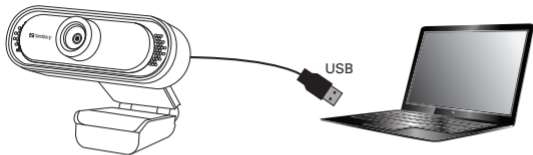

USB Webcam 1080P Saver

Quick guide

333-96

www.sandberg.world

Overview

Connection

Mounting

On a Desk