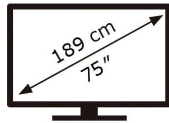

ENERGY

SAMSUNG

QE75Q950TST

466 kWh/1000h

ABCDEF **G**

490 kWh/1000h

7680 px

4320 px