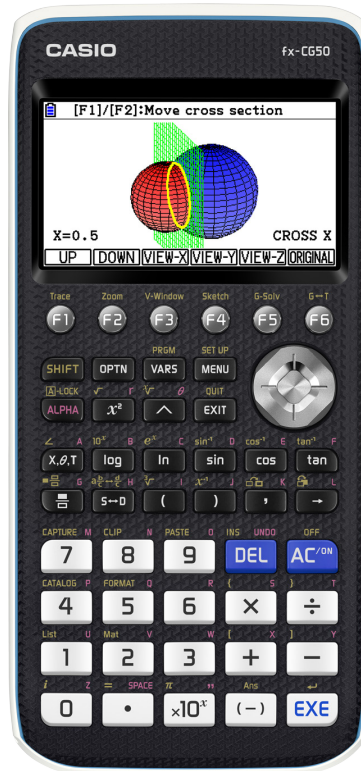

CASIO

fx-CG50

PRIZM™

With the advanced features of a next-generation graphing calculator, the fx-CG50 PRIZM™ will support students and educators through middle school and high school and into college. With Natural Textbook Display and an intuitive icon-based menu, students will find the PRIZM™ incredibly easy to use and its brand-new 3D Graph Drawing and improved catalog function allows for greater engagement and real-life application in the mathematics classroom.

FEATURE		fx-CG50 PRIZM		
PROGRAM		X		
LOGIC		-		
BASE-N		X		
GEOMETRY		Preloaded		
SCIENCE		X		
	Periodic Table	Preloaded		
	Scientific Constants	Preloaded		
	Metric Conversion	Preloaded		
PICTUREPLOT	Graphs on the Picture	X		
TEXT EDITOR		-		
SENSOR CONNECTION		X		
COMMUNICATION		X		
	USB		X	
		Mass Storage	X	
	3pin Cable		X	
	Add-In		X	
	Direct Projector Connection	Casio Projectors	X	
	OTHER	Catalog	Command List	X
Catalog Help			-	
Category Display			X	
Undo			X	
Clipboard			Math Input	
Color Brackets			X	
User/School Name Registration		X