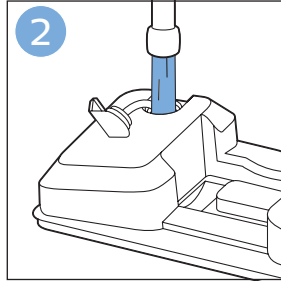

PHILIPS

SpeedPro
Aqua

FC6729, FC6728

	3				12
	4				13
	4				14
	4				14
	5				15
	5				16
	6				17
	8				17
	9				18
	10				FC6729 18
 FC6729	10				19
	11				19
	11				

FC6729

A line drawing of the razor handle and blade. The handle is shown in a disassembled state, with the blade inserted into the handle. A blue arrow points from the blade towards the handle.

CP0178/01

A blue icon of a person reading a book, representing the user manual.A white square icon with a black border, containing a black exclamation mark and a black circular arrow, representing a warning or caution.