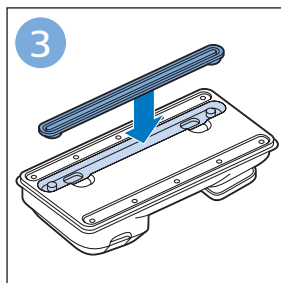

PHILIPS

SpeedPro
Aqua

FC6729, FC6728

	3				12
	4				13
	4				14
	4				14
	5				15
	5				16
	6				17
	8				17
	9				18
	10				FC6729 18
 FC6729	10				19
	11				19
	11				

FC6729

A line drawing of the razor handle and blade. The handle is shown in a disassembled state, with the blade inserted into the handle. A blue arrow points from the blade towards the handle.

CP0178/01

A blue icon of a person reading a book, representing the user manual.A white square icon with a black border, containing a black exclamation mark and a black circular arrow, representing a warning or caution.