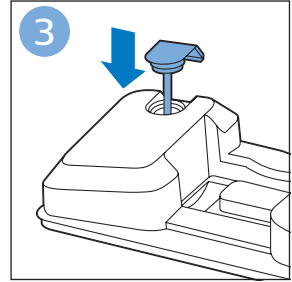

PHILIPS

SpeedPro
Aqua

FC6729, FC6728

	3				12
	4				13
	4				14
	4				14
	5				15
	5				16
	6				17
	8				17
	9				18
	10				FC6729 18
 FC6729	10				19
	11				19
	11				

FC6729

A line drawing of the razor handle and blade. The handle is shown in a disassembled state, with the blade inserted into the handle. A blue arrow points from the blade towards the handle.

CP0178/01

A blue icon of a person reading a book, representing the user manual.A white square icon with a black border, containing a black exclamation mark and a black circular arrow, representing a warning or caution.