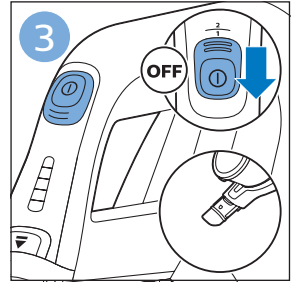

PHILIPS

SpeedPro
Aqua

FC6729, FC6728

	3				12
	4				13
	4				14
	4				14
	5				15
	5				16
	6				17
	8				17
	9				18
	10				FC6729 18
 FC6729	10				19
	11				19
	11				

FC6729

A line drawing of the razor handle and blade. The handle is shown in a disassembled state, with the blade inserted into the handle. A blue arrow points from the blade towards the handle.

CP0178/01

A blue icon of a person reading a book, representing the user manual.A white square icon with a black border, containing a black exclamation mark and a black circular arrow, representing a warning or caution.