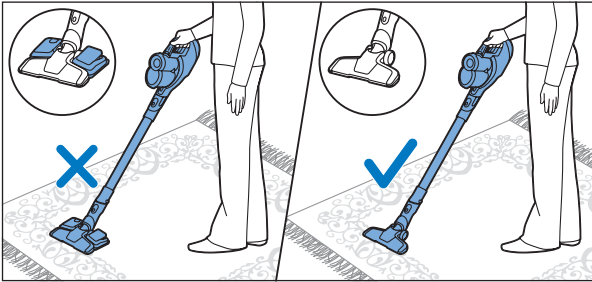

PHILIPS

SpeedPro
Aqua

FC6729, FC6728

	3				12
	4				13
	4				14
	4				14
	5				15
	5				16
	6				17
	8				17
	9				18
	10				FC6729 18
 FC6729	10				19
	11				19
	11				

FC6729

A line drawing of the razor handle and blade. The handle is shown in a disassembled state, with the blade inserted into the handle. A blue arrow points from the blade towards the handle.

CP0178/01

A blue icon of a person reading a book, representing the user manual.A white square icon with a black border, containing a black exclamation mark and a black circular arrow, representing a warning or caution.