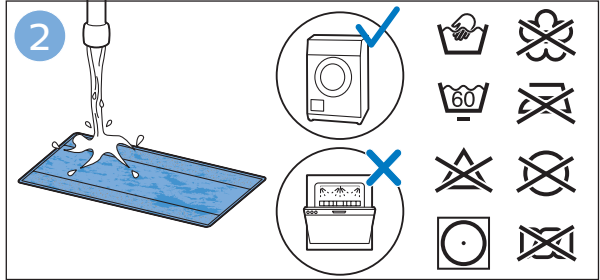

PHILIPS

SpeedPro
Aqua

FC6729, FC6728

	3				12
	4				13
	4				14
	4				14
	5				15
	5				16
	6				17
	8				17
	9				18
	10				FC6729 18
 FC6729	10				19
	11				19
	11				

FC6729

A line drawing of the razor handle and blade. The handle is shown in a disassembled state, with the blade inserted into the handle. A blue arrow points from the blade towards the handle.

CP0178/01

A blue icon of a person reading a book, representing the user manual.A white square icon with a black border, containing a black exclamation mark and a black circular arrow, representing a warning or caution.