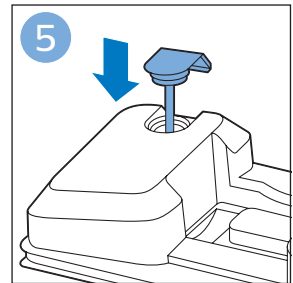

PHILIPS

SpeedPro
Aqua

FC6729, FC6728

	3				12
	4				13
	4				14
	4				14
	5				15
	5				16
	6				17
	8				17
	9				18
	10				FC6729 18
 FC6729	10				19
	11				19
	11				

FC6729

A line drawing of the razor handle and blade. The handle is shown in a disassembled state, with the blade inserted into the handle. A blue arrow points from the blade towards the handle.

CP0178/01

A blue icon of a person reading a book, representing the user manual.A white square icon with a black border, containing a black exclamation mark and a black circular arrow, representing a warning or caution.