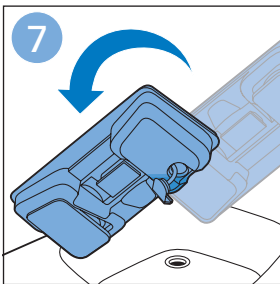

PHILIPS

SpeedPro
Aqua

FC6729, FC6728

	3				12
	4				13
	4				14
	4				14
	5				15
	5				16
	6				17
	8				17
	9				18
	10				FC6729 18
 FC6729	10				19
	11				19
	11				

FC6729

A line drawing of the razor handle and blade. The handle is shown in a disassembled state, with the blade inserted into the handle. A blue arrow points from the blade towards the handle.

CP0178/01

A blue icon of a person reading a book, representing the user manual.A white square icon with a black border, containing a black exclamation mark and a black circular arrow, representing a warning or caution.