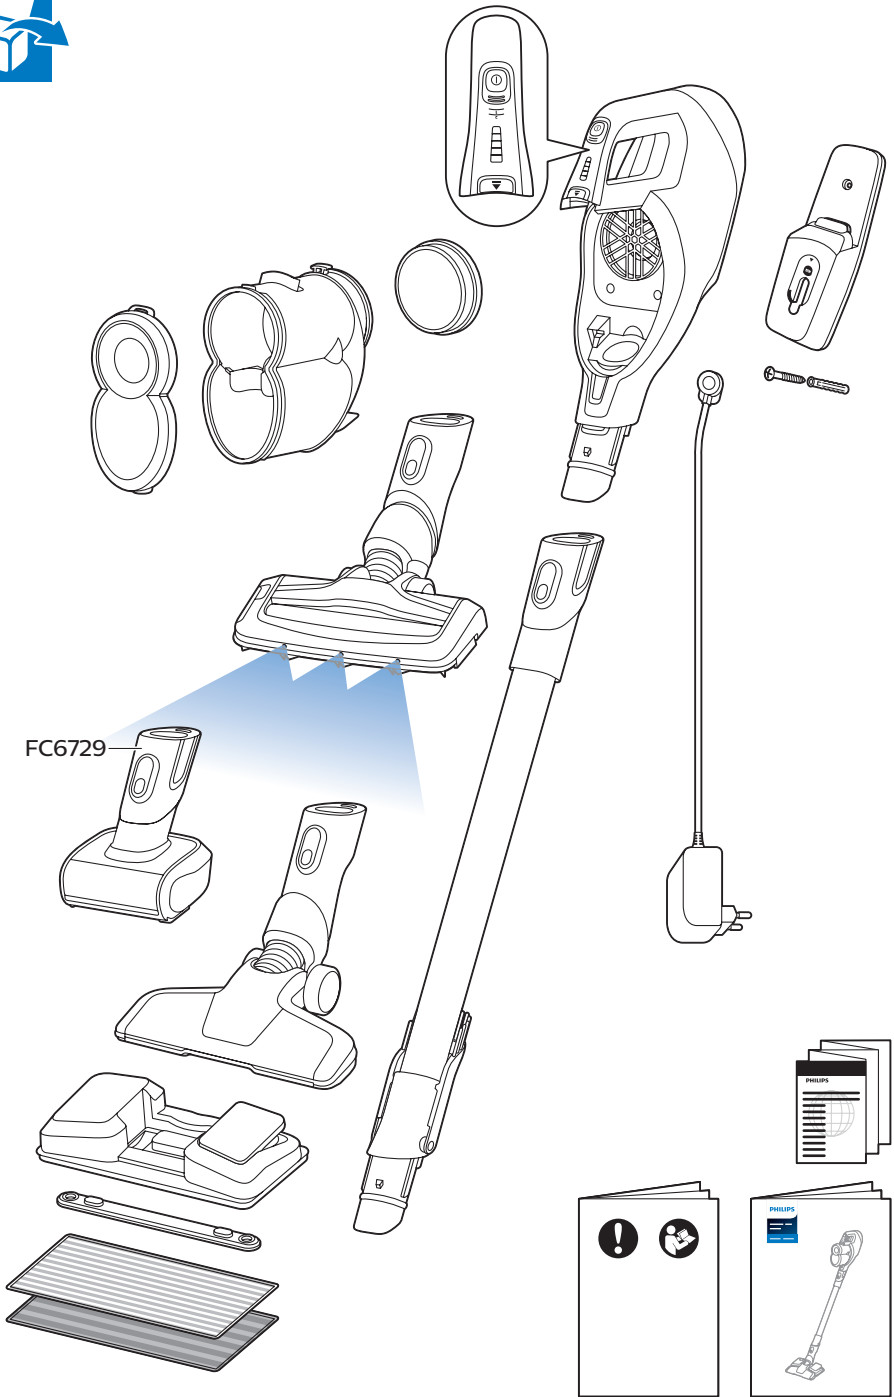

PHILIPS

SpeedPro
Aqua

FC6729, FC6728

	3				12
	4				13
	4				14
	4				14
	5				15
	5				16
	6				17
	8				17
	9				18
	10				FC6729 18
 FC6729	10				19
	11				19
	11				

FC6729

A line drawing of the razor handle and blade. The handle is shown in a disassembled state, with the blade inserted into the handle. A blue arrow points from the blade towards the handle.

CP0178/01

A blue icon of a person reading a book, representing the user manual.A white square icon with a black border, containing a black exclamation mark and a black circular arrow, representing a warning or caution.