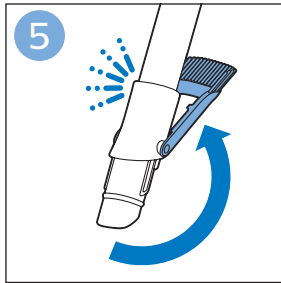

PHILIPS

SpeedPro
Aqua

FC6729, FC6728

	3				12
	4				13
	4				14
	4				14
	5				15
	5				16
	6				17
	8				17
	9				18
	10				FC6729 18
 FC6729	10				19
	11				19
	11				

FC6729

A line drawing of the razor handle and blade. The handle is shown in a disassembled state, with the blade inserted into the handle. A blue arrow points from the blade towards the handle.

CP0178/01

A blue icon of a person reading a book, representing the user manual.A white square icon with a black border, containing a black exclamation mark and a black circular arrow, representing a warning or caution.