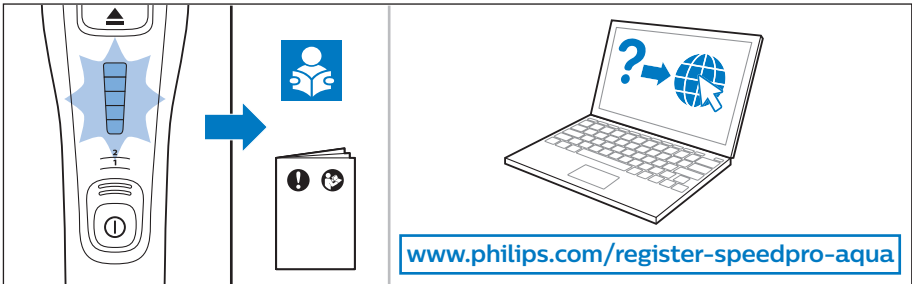

- **EN** Addendum to operational documentation
- **RU** Дополнение к эксплуатационной документации
- **KK** Қосымша пайдалану құжаттамасын