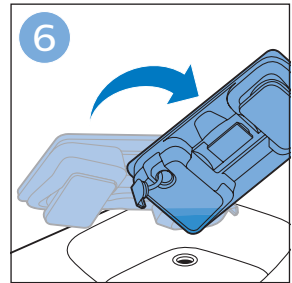

PHILIPS

SpeedPro
Aqua

FC6729, FC6728

	3				12
	4				13
	4				14
	4				14
	5				15
	5				16
	6				17
	8				17
	9				18
	10				FC6729 18
 FC6729	10				19
	11				19
	11				

FC6729

A line drawing of the razor handle and blade. The handle is shown in a disassembled state, with the blade inserted into the handle. A blue arrow points from the blade towards the handle.

CP0178/01

A blue icon of a person reading a book, representing the user manual.A white square icon with a black border, containing a black exclamation mark and a black circular arrow, representing a warning or caution.