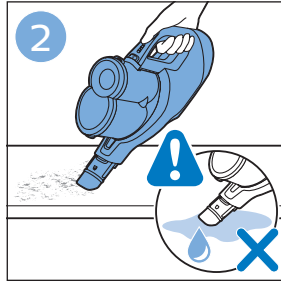

PHILIPS

SpeedPro
Aqua

FC6729, FC6728

	3				12
	4				13
	4				14
	4				14
	5				15
	5				16
	6				17
	8				17
	9				18
	10				FC6729 18
 FC6729	10				19
	11				19
	11				

FC6729

A line drawing of the razor handle and blade. The handle is shown in a disassembled state, with the blade inserted into the handle. A blue arrow points from the blade towards the handle.

CP0178/01

A blue icon of a person reading a book, representing the user manual.A white square icon with a black border, containing a black exclamation mark and a black circular arrow, representing a warning or caution.