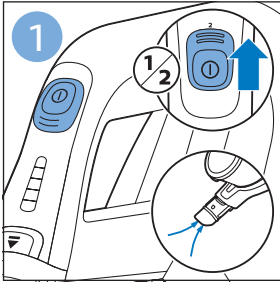

PHILIPS

SpeedPro
Aqua

FC6729, FC6728

	3				12
	4				13
	4				14
	4				14
	5				15
	5				16
	6				17
	8				17
	9				18
	10				FC6729 18
 FC6729	10				19
	11				19
	11				

FC6729

A line drawing of the razor handle and blade. The handle is shown in a disassembled state, with the blade inserted into the handle. A blue arrow points from the blade towards the handle.

CP0178/01

A blue icon of a person reading a book, representing the user manual.A white square icon with a black border, containing a black exclamation mark and a black circular arrow, representing a warning or caution.