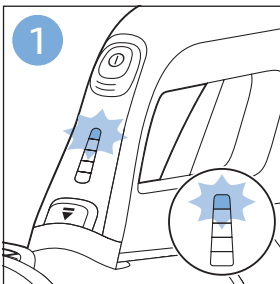

PHILIPS

SpeedPro
Aqua

FC6729, FC6728

	3				12
	4				13
	4				14
	4				14
	5				15
	5				16
	6				17
	8				17
	9				18
	10				FC6729 18
 FC6729	10				19
	11				19
	11				

FC6729

A line drawing of the razor handle and blade. The handle is shown in a disassembled state, with the blade inserted into the handle. A blue arrow points from the blade towards the handle.

CP0178/01

A blue icon of a person reading a book, representing the user manual.A white square icon with a black border, containing a black exclamation mark and a black circular arrow, representing a warning or caution.