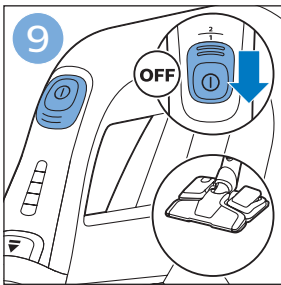

PHILIPS

SpeedPro
Aqua

FC6729, FC6728

	3				12
	4				13
	4				14
	4				14
	5				15
	5				16
	6				17
	8				17
	9				18
	10				FC6729 18
 FC6729	10				19
	11				19
	11				

FC6729

A line drawing of the razor handle and blade. The handle is shown in a disassembled state, with the blade inserted into the handle. A blue arrow points from the blade towards the handle.

CP0178/01

A blue icon of a person reading a book, representing the user manual.A white square icon with a black border, containing a black exclamation mark and a black circular arrow, representing a warning or caution.