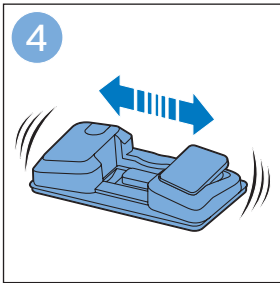

PHILIPS

SpeedPro
Aqua

FC6729, FC6728

	3				12
	4				13
	4				14
	4				14
	5				15
	5				16
	6				17
	8				17
	9				18
	10				FC6729 18
 FC6729	10				19
	11				19
	11				

FC6729

A line drawing of the razor handle and blade. The handle is shown in a disassembled state, with the blade inserted into the handle. A blue arrow points from the blade towards the handle.

CP0178/01

A blue icon of a person reading a book, representing the user manual.A white square icon with a black border, containing a black exclamation mark and a black circular arrow, representing a warning or caution.