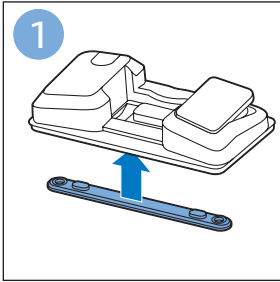

PHILIPS

SpeedPro
Aqua

FC6729, FC6728

	3				12
	4				13
	4				14
	4				14
	5				15
	5				16
	6				17
	8				17
	9				18
	10				FC6729 18
 FC6729	10				19
	11				19
	11				

FC6729

A line drawing of the razor handle and blade. The handle is shown in a disassembled state, with the blade inserted into the handle. A blue arrow points from the blade towards the handle.

CP0178/01

A blue icon of a person reading a book, representing the user manual.A white square icon with a black border, containing a black exclamation mark and a black circular arrow, representing a warning or caution.