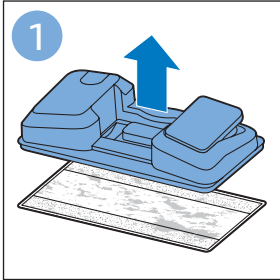

PHILIPS

SpeedPro
Aqua

FC6729, FC6728

	3				12
	4				13
	4				14
	4				14
	5				15
	5				16
	6				17
	8				17
	9				18
	10				FC6729 18
 FC6729	10				19
	11				19
	11				

FC6729

A line drawing of the razor handle and blade. The handle is shown in a disassembled state, with the blade inserted into the handle. A blue arrow points from the blade towards the handle.

CP0178/01

A blue icon of a person reading a book, representing the user manual.A white square icon with a black border, containing a black exclamation mark and a black circular arrow, representing a warning or caution.