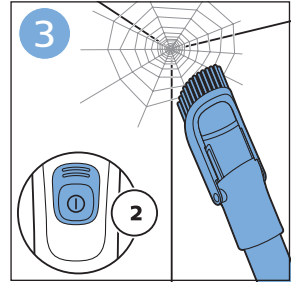

PHILIPS

SpeedPro
Aqua

FC6729, FC6728

	3				12
	4				13
	4				14
	4				14
	5				15
	5				16
	6				17
	8				17
	9				18
	10				FC6729 18
 FC6729	10				19
	11				19
	11				

FC6729

A line drawing of the razor handle and blade. The handle is shown in a disassembled state, with the blade inserted into the handle. A blue arrow points from the blade towards the handle.

CP0178/01

A blue icon of a person reading a book, representing the user manual.A white square icon with a black border, containing a black exclamation mark and a black circular arrow, representing a warning or caution.