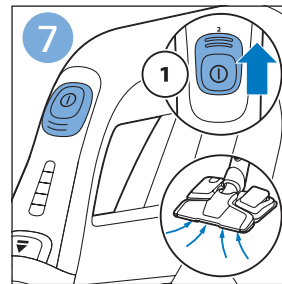

PHILIPS

SpeedPro
Aqua

FC6729, FC6728

	3				12
	4				13
	4				14
	4				14
	5				15
	5				16
	6				17
	8				17
	9				18
	10				FC6729 18
 FC6729	10				19
	11				19
	11				

FC6729

A line drawing of the razor handle and blade. The handle is shown in a disassembled state, with the blade inserted into the handle. A blue arrow points from the blade towards the handle.

CP0178/01

A blue icon of a person reading a book, representing the user manual.A white square icon with a black border, containing a black exclamation mark and a black circular arrow, representing a warning or caution.