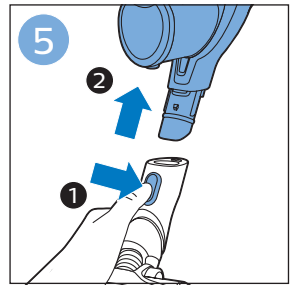

PHILIPS

SpeedPro
Aqua

FC6729, FC6728

	3				12
	4				13
	4				14
	4				14
	5				15
	5				16
	6				17
	8				17
	9				18
	10				FC6729 18
 FC6729	10				19
	11				19
	11				

FC6729

A line drawing of the razor handle and blade. The handle is shown in a disassembled state, with the blade inserted into the handle. A blue arrow points from the blade towards the handle.

CP0178/01

A blue icon of a person reading a book, representing the user manual.A white square icon with a black border, containing a black exclamation mark and a black circular arrow, representing a warning or caution.