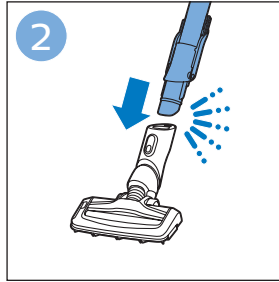

PHILIPS

SpeedPro
Aqua

FC6729, FC6728

	3				12
	4				13
	4				14
	4				14
	5				15
	5				16
	6				17
	8				17
	9				18
	10				FC6729 18
 FC6729	10				19
	11				19
	11				

FC6729

A line drawing of the razor handle and blade. The handle is shown in a disassembled state, with the blade inserted into the handle. A blue arrow points from the blade towards the handle.

CP0178/01

A blue icon of a person reading a book, representing the user manual.A white square icon with a black border, containing a black exclamation mark and a black circular arrow, representing a warning or caution.