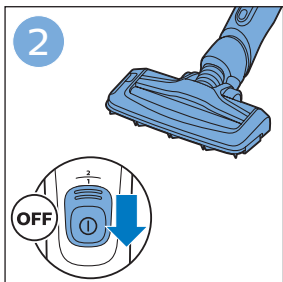

PHILIPS

SpeedPro
Aqua

FC6729, FC6728

	3				12
	4				13
	4				14
	4				14
	5				15
	5				16
	6				17
	8				17
	9				18
	10				FC6729 18
 FC6729	10				19
	11				19
	11				

FC6729

A line drawing of the razor handle and blade. The handle is shown in a disassembled state, with the blade inserted into the handle. A blue arrow points from the blade towards the handle.

CP0178/01

A blue icon of a person reading a book, representing the user manual.A white square icon with a black border, containing a black exclamation mark and a black circular arrow, representing a warning or caution.