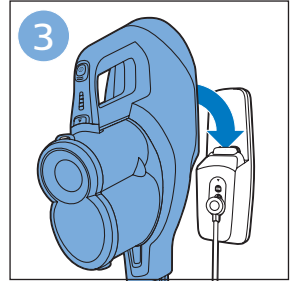

PHILIPS

SpeedPro
Aqua

FC6729, FC6728

	3				12
	4				13
	4				14
	4				14
	5				15
	5				16
	6				17
	8				17
	9				18
	10				FC6729 18
 FC6729	10				19
	11				19
	11				

FC6729

A line drawing of the razor handle and blade. The handle is shown in a disassembled state, with the blade inserted into the handle. A blue arrow points from the blade towards the handle.

CP0178/01

A blue icon of a person reading a book, representing the user manual.A white square icon with a black border, containing a black exclamation mark and a black circular arrow, representing a warning or caution.