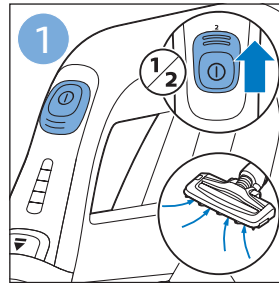

PHILIPS

SpeedPro
Aqua

FC6729, FC6728

	3				12
	4				13
	4				14
	4				14
	5				15
	5				16
	6				17
	8				17
	9				18
	10				FC6729 18
 FC6729	10				19
	11				19
	11				

FC6729

A line drawing of the razor handle and blade. The handle is shown in a disassembled state, with the blade inserted into the handle. A blue arrow points from the blade towards the handle.

CP0178/01

A blue icon of a person reading a book, representing the user manual.A white square icon with a black border, containing a black exclamation mark and a black circular arrow, representing a warning or caution.