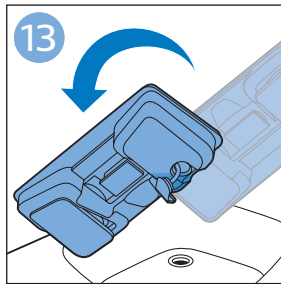

PHILIPS

SpeedPro
Aqua

FC6729, FC6728

	3				12
	4				13
	4				14
	4				14
	5				15
	5				16
	6				17
	8				17
	9				18
	10				FC6729 18
 FC6729	10				19
	11				19
	11				

FC6729

A line drawing of the razor handle and blade. The handle is shown in a disassembled state, with the blade inserted into the handle. A blue arrow points from the blade towards the handle.

CP0178/01

A blue icon of a person reading a book, representing the user manual.A white square icon with a black border, containing a black exclamation mark and a black circular arrow, representing a warning or caution.