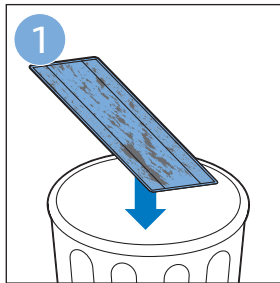

PHILIPS

SpeedPro
Aqua

FC6729, FC6728

	3				12
	4				13
	4				14
	4				14
	5				15
	5				16
	6				17
	8				17
	9				18
	10				FC6729 18
 FC6729	10				19
	11				19
	11				

FC6729

A line drawing of the razor handle and blade. The handle is shown in a disassembled state, with the blade inserted into the handle. A blue arrow points from the blade towards the handle.

CP0178/01

A blue icon of a person reading a book, representing the user manual.A white square icon with a black border, containing a black exclamation mark and a black circular arrow, representing a warning or caution.