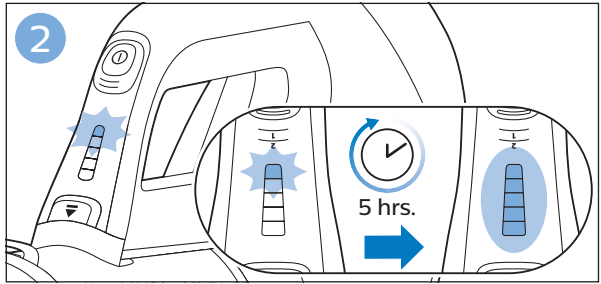

PHILIPS

SpeedPro
Aqua

FC6729, FC6728

	3				12
	4				13
	4				14
	4				14
	5				15
	5				16
	6				17
	8				17
	9				18
	10				FC6729 18
 FC6729	10				19
	11				19
	11				

FC6729

A line drawing of the razor handle and blade. The handle is shown in a disassembled state, with the blade inserted into the handle. A blue arrow points from the blade towards the handle.

CP0178/01

A blue icon of a person reading a book, representing the user manual.A white square icon with a black border, containing a black exclamation mark and a black circular arrow, representing a warning or caution.