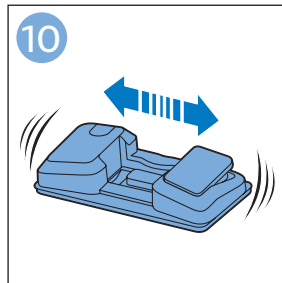

PHILIPS

SpeedPro
Aqua

FC6729, FC6728

	3				12
	4				13
	4				14
	4				14
	5				15
	5				16
	6				17
	8				17
	9				18
	10				FC6729 18
 FC6729	10				19
	11				19
	11				

FC6729

A line drawing of the razor handle and blade. The handle is shown in a disassembled state, with the blade inserted into the handle. A blue arrow points from the blade towards the handle.

CP0178/01

A blue icon of a person reading a book, representing the user manual.A white square icon with a black border, containing a black exclamation mark and a black circular arrow, representing a warning or caution.