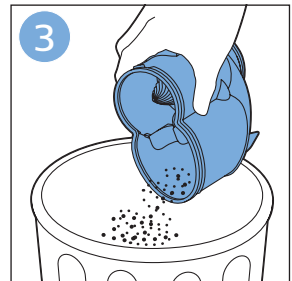

PHILIPS

SpeedPro
Aqua

FC6729, FC6728

	3				12
	4				13
	4				14
	4				14
	5				15
	5				16
	6				17
	8				17
	9				18
	10				FC6729 18
 FC6729	10				19
	11				19
	11				

FC6729

A line drawing of the razor handle and blade. The handle is shown in a disassembled state, with the blade inserted into the handle. A blue arrow points from the blade towards the handle.

CP0178/01

A blue icon of a person reading a book, representing the user manual.A white square icon with a black border, containing a black exclamation mark and a black circular arrow, representing a warning or caution.