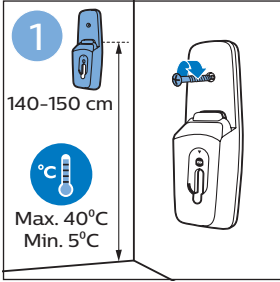

PHILIPS

SpeedPro
Aqua

FC6729, FC6728

	3				12
	4				13
	4				14
	4				14
	5				15
	5				16
	6				17
	8				17
	9				18
	10				FC6729 18
 FC6729	10				19
	11				19
	11				

FC6729

A line drawing of the razor handle and blade. The handle is shown in a disassembled state, with the blade inserted into the handle. A blue arrow points from the blade towards the handle.

CP0178/01

A blue icon of a person reading a book, representing the user manual.A white square icon with a black border, containing a black exclamation mark and a black circular arrow, representing a warning or caution.