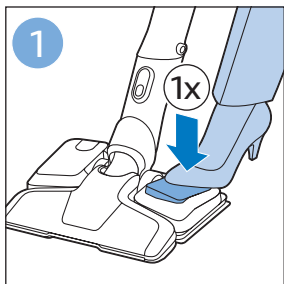

PHILIPS

SpeedPro
Aqua

FC6729, FC6728

	3				12
	4				13
	4				14
	4				14
	5				15
	5				16
	6				17
	8				17
	9				18
	10				FC6729 18
 FC6729	10				19
	11				19
	11				

FC6729

A line drawing of the razor handle and blade. The handle is shown in a disassembled state, with the blade inserted into the handle. A blue arrow points from the blade towards the handle.

CP0178/01

A blue icon of a person reading a book, representing the user manual.A white square icon with a black border, containing a black exclamation mark and a black circular arrow, representing a warning or caution.