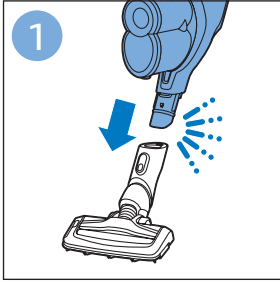

PHILIPS

SpeedPro
Aqua

FC6729, FC6728

	3				12
	4				13
	4				14
	4				14
	5				15
	5				16
	6				17
	8				17
	9				18
	10				FC6729 18
 FC6729	10				19
	11				19
	11				

FC6729

A line drawing of the razor handle and blade. The handle is shown in a disassembled state, with the blade inserted into the handle. A blue arrow points from the blade towards the handle.

CP0178/01

A blue icon of a person reading a book, representing the user manual.A white square icon with a black border, containing a black exclamation mark and a black circular arrow, representing a warning or caution.