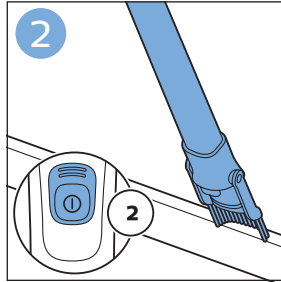

PHILIPS

SpeedPro
Aqua

FC6729, FC6728

	3				12
	4				13
	4				14
	4				14
	5				15
	5				16
	6				17
	8				17
	9				18
	10				FC6729 18
 FC6729	10				19
	11				19
	11				

FC6729

A line drawing of the razor handle and blade. The handle is shown in a disassembled state, with the blade inserted into the handle. A blue arrow points from the blade towards the handle.

CP0178/01

A blue icon of a person reading a book, representing the user manual.A white square icon with a black border, containing a black exclamation mark and a black circular arrow, representing a warning or caution.