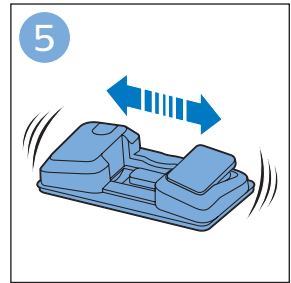

PHILIPS

SpeedPro
Aqua

FC6729, FC6728

	3				12
	4				13
	4				14
	4				14
	5				15
	5				16
	6				17
	8				17
	9				18
	10				FC6729 18
 FC6729	10				19
	11				19
	11				

FC6729

A line drawing of the razor handle and blade. The handle is shown in a disassembled state, with the blade inserted into the handle. A blue arrow points from the blade towards the handle.

CP0178/01

A blue icon of a person reading a book, representing the user manual.A white square icon with a black border, containing a black exclamation mark and a black circular arrow, representing a warning or caution.