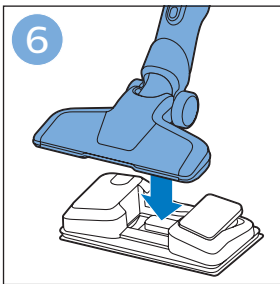

PHILIPS

SpeedPro
Aqua

FC6729, FC6728

	3				12
	4				13
	4				14
	4				14
	5				15
	5				16
	6				17
	8				17
	9				18
	10				FC6729 18
 FC6729	10				19
	11				19
	11				

FC6729

A line drawing of the razor handle and blade. The handle is shown in a disassembled state, with the blade inserted into the handle. A blue arrow points from the blade towards the handle.

CP0178/01

A blue icon of a person reading a book, representing the user manual.A white square icon with a black border, containing a black exclamation mark and a black circular arrow, representing a warning or caution.