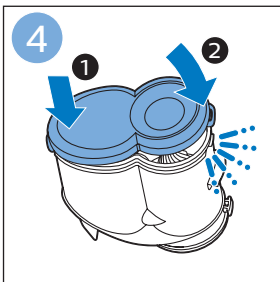

PHILIPS

SpeedPro
Aqua

FC6729, FC6728

	3				12
	4				13
	4				14
	4				14
	5				15
	5				16
	6				17
	8				17
	9				18
	10				FC6729 18
 FC6729	10				19
	11				19
	11				

FC6729

A line drawing of the razor handle and blade. The handle is shown in a disassembled state, with the blade inserted into the handle. A blue arrow points from the blade towards the handle.

CP0178/01

A blue icon of a person reading a book, representing the user manual.A white square icon with a black border, containing a black exclamation mark and a black circular arrow, representing a warning or caution.