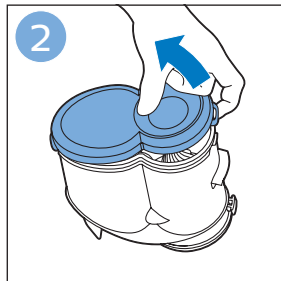

PHILIPS

SpeedPro
Aqua

FC6729, FC6728

	3				12
	4				13
	4				14
	4				14
	5				15
	5				16
	6				17
	8				17
	9				18
	10				FC6729 18
 FC6729	10				19
	11				19
	11				

FC6729

A line drawing of the razor handle and blade. The handle is shown in a disassembled state, with the blade inserted into the handle. A blue arrow points from the blade towards the handle.

CP0178/01

A blue icon of a person reading a book, representing the user manual.A white square icon with a black border, containing a black exclamation mark and a black circular arrow, representing a warning or caution.