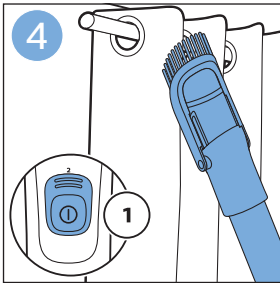

PHILIPS

SpeedPro
Aqua

FC6729, FC6728

	3				12
	4				13
	4				14
	4				14
	5				15
	5				16
	6				17
	8				17
	9				18
	10				FC6729 18
 FC6729	10				19
	11				19
	11				

FC6729

A line drawing of the razor handle and blade. The handle is shown in a disassembled state, with the blade inserted into the handle. A blue arrow points from the blade towards the handle.

CP0178/01

A blue icon of a person reading a book, representing the user manual.A white square icon with a black border, containing a black exclamation mark and a black circular arrow, representing a warning or caution.