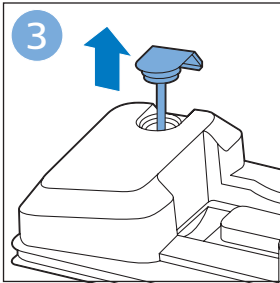

PHILIPS

SpeedPro
Aqua

FC6729, FC6728

	3				12
	4				13
	4				14
	4				14
	5				15
	5				16
	6				17
	8				17
	9				18
	10				FC6729 18
 FC6729	10				19
	11				19
	11				

FC6729

A line drawing of the razor handle and blade. The handle is shown in a disassembled state, with the blade inserted into the handle. A blue arrow points from the blade towards the handle.

CP0178/01

A blue icon of a person reading a book, representing the user manual.A white square icon with a black border, containing a black exclamation mark and a black circular arrow, representing a warning or caution.