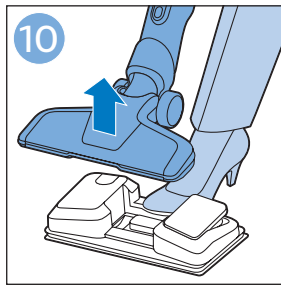

PHILIPS

SpeedPro
Aqua

FC6729, FC6728

	3				12
	4				13
	4				14
	4				14
	5				15
	5				16
	6				17
	8				17
	9				18
	10				FC6729 18
 FC6729	10				19
	11				19
	11				

FC6729

A line drawing of the razor handle and blade. The handle is shown in a disassembled state, with the blade inserted into the handle. A blue arrow points from the blade towards the handle.

CP0178/01

A blue icon of a person reading a book, representing the user manual.A white square icon with a black border, containing a black exclamation mark and a black circular arrow, representing a warning or caution.