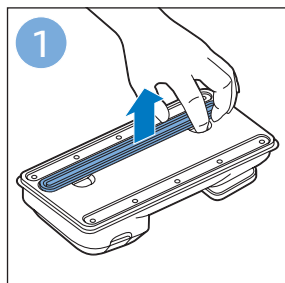

PHILIPS

SpeedPro
Aqua

FC6729, FC6728

	3				12
	4				13
	4				14
	4				14
	5				15
	5				16
	6				17
	8				17
	9				18
	10				FC6729 18
 FC6729	10				19
	11				19
	11				

FC6729

A line drawing of the razor handle and blade. The handle is shown in a disassembled state, with the blade inserted into the handle. A blue arrow points from the blade towards the handle.

CP0178/01

A blue icon of a person reading a book, representing the user manual.A white square icon with a black border, containing a black exclamation mark and a black circular arrow, representing a warning or caution.