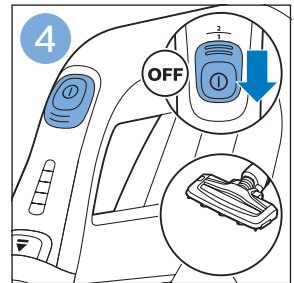

PHILIPS

SpeedPro
Aqua

FC6729, FC6728

	3				12
	4				13
	4				14
	4				14
	5				15
	5				16
	6				17
	8				17
	9				18
	10				FC6729 18
 FC6729	10				19
	11				19
	11				

FC6729

A line drawing of the razor handle and blade. The handle is shown in a disassembled state, with the blade inserted into the handle. A blue arrow points from the blade towards the handle.

CP0178/01

A blue icon of a person reading a book, representing the user manual.A white square icon with a black border, containing a black exclamation mark and a black circular arrow, representing a warning or caution.