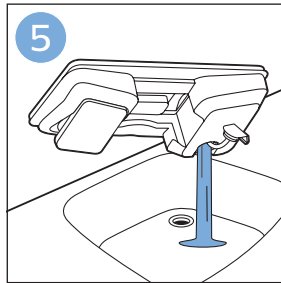

PHILIPS

SpeedPro
Aqua

FC6729, FC6728

	3				12
	4				13
	4				14
	4				14
	5				15
	5				16
	6				17
	8				17
	9				18
	10				FC6729 18
 FC6729	10				19
	11				19
	11				

FC6729

A line drawing of the razor handle and blade. The handle is shown in a disassembled state, with the blade inserted into the handle. A blue arrow points from the blade towards the handle.

CP0178/01

A blue icon of a person reading a book, representing the user manual.A white square icon with a black border, containing a black exclamation mark and a black circular arrow, representing a warning or caution.