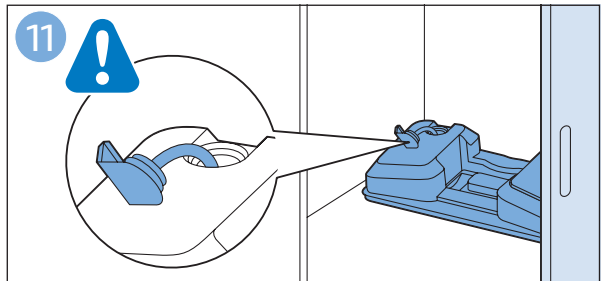

PHILIPS

SpeedPro
Aqua

FC6729, FC6728

	3				12
	4				13
	4				14
	4				14
	5				15
	5				16
	6				17
	8				17
	9				18
	10				FC6729 18
 FC6729	10				19
	11				19
	11				

FC6729

A line drawing of the razor handle and blade. The handle is shown in a disassembled state, with the blade inserted into the handle. A blue arrow points from the blade towards the handle.

CP0178/01

A blue icon of a person reading a book, representing the user manual.A white square icon with a black border, containing a black exclamation mark and a black circular arrow, representing a warning or caution.