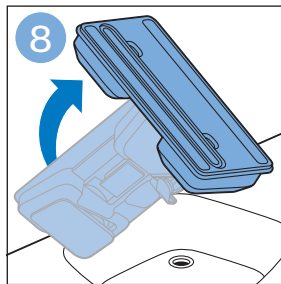

PHILIPS

SpeedPro
Aqua

FC6729, FC6728

	3				12
	4				13
	4				14
	4				14
	5				15
	5				16
	6				17
	8				17
	9				18
	10				FC6729 18
 FC6729	10				19
	11				19
	11				

FC6729

A line drawing of the razor handle and blade. The handle is shown in a disassembled state, with the blade inserted into the handle. A blue arrow points from the blade towards the handle.

CP0178/01

A blue icon of a person reading a book, representing the user manual.A white square icon with a black border, containing a black exclamation mark and a black circular arrow, representing a warning or caution.