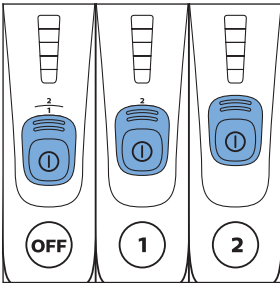

PHILIPS

SpeedPro
Aqua

FC6729, FC6728

	3				12
	4				13
	4				14
	4				14
	5				15
	5				16
	6				17
	8				17
	9				18
	10				FC6729 18
 FC6729	10				19
	11				19
	11				

FC6729

A line drawing of the razor handle and blade. The handle is shown in a disassembled state, with the blade inserted into the handle. A blue arrow points from the blade towards the handle.

CP0178/01

A blue icon of a person reading a book, representing the user manual.A white square icon with a black border, containing a black exclamation mark and a black circular arrow, representing a warning or caution.