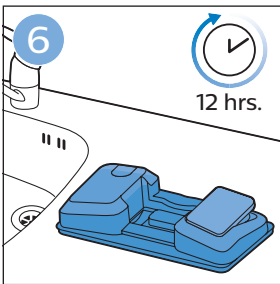

PHILIPS

SpeedPro
Aqua

FC6729, FC6728

	3				12
	4				13
	4				14
	4				14
	5				15
	5				16
	6				17
	8				17
	9				18
	10				FC6729 18
 FC6729	10				19
	11				19
	11				

FC6729

A line drawing of the razor handle and blade. The handle is shown in a disassembled state, with the blade inserted into the handle. A blue arrow points from the blade towards the handle.

CP0178/01

A blue icon of a person reading a book, representing the user manual.A white square icon with a black border, containing a black exclamation mark and a black circular arrow, representing a warning or caution.