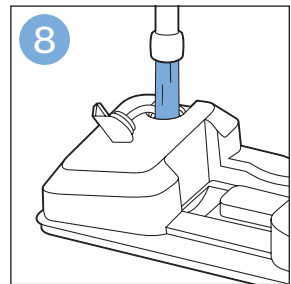

PHILIPS

SpeedPro
Aqua

FC6729, FC6728

	3				12
	4				13
	4				14
	4				14
	5				15
	5				16
	6				17
	8				17
	9				18
	10				FC6729 18
 FC6729	10				19
	11				19
	11				

FC6729

A line drawing of the razor handle and blade. The handle is shown in a disassembled state, with the blade inserted into the handle. A blue arrow points from the blade towards the handle.

CP0178/01

A blue icon of a person reading a book, representing the user manual.A white square icon with a black border, containing a black exclamation mark and a black circular arrow, representing a warning or caution.