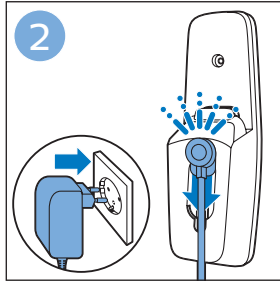

PHILIPS

SpeedPro
Aqua

FC6729, FC6728

	3				12
	4				13
	4				14
	4				14
	5				15
	5				16
	6				17
	8				17
	9				18
	10				FC6729 18
 FC6729	10				19
	11				19
	11				

FC6729

A line drawing of the razor handle and blade. The handle is shown in a disassembled state, with the blade inserted into the handle. A blue arrow points from the blade towards the handle.

CP0178/01

A blue icon of a person reading a book, representing the user manual.A white square icon with a black border, containing a black exclamation mark and a black circular arrow, representing a warning or caution.