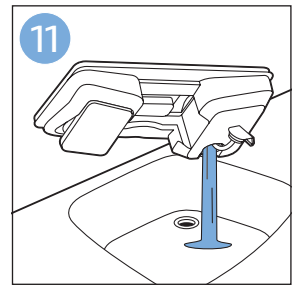

PHILIPS

SpeedPro
Aqua

FC6729, FC6728

	3				12
	4				13
	4				14
	4				14
	5				15
	5				16
	6				17
	8				17
	9				18
	10				FC6729 18
 FC6729	10				19
	11				19
	11				

FC6729

A line drawing of the razor handle and blade. The handle is shown in a disassembled state, with the blade inserted into the handle. A blue arrow points from the blade towards the handle.

CP0178/01

A blue icon of a person reading a book, representing the user manual.A white square icon with a black border, containing a black exclamation mark and a black circular arrow, representing a warning or caution.