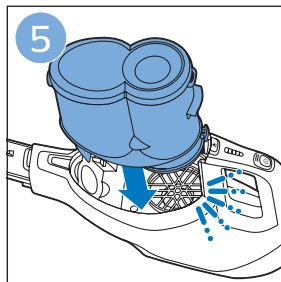

PHILIPS

SpeedPro
Aqua

FC6729, FC6728

	3				12
	4				13
	4				14
	4				14
	5				15
	5				16
	6				17
	8				17
	9				18
	10				FC6729 18
 FC6729	10				19
	11				19
	11				

FC6729

A line drawing of the razor handle and blade. The handle is shown in a disassembled state, with the blade inserted into the handle. A blue arrow points from the blade towards the handle.

CP0178/01

A blue icon of a person reading a book, representing the user manual.A white square icon with a black border, containing a black exclamation mark and a black circular arrow, representing a warning or caution.