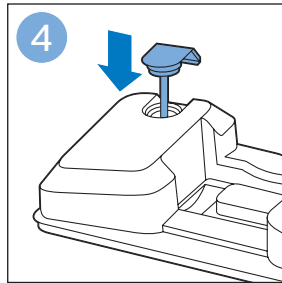

PHILIPS

SpeedPro
Aqua

FC6729, FC6728

	3				12
	4				13
	4				14
	4				14
	5				15
	5				16
	6				17
	8				17
	9				18
	10				FC6729 18
 FC6729	10				19
	11				19
	11				

FC6729

A line drawing of the razor handle and blade. The handle is shown in a disassembled state, with the blade inserted into the handle. A blue arrow points from the blade towards the handle.

CP0178/01

A blue icon of a person reading a book, representing the user manual.A white square icon with a black border, containing a black exclamation mark and a black circular arrow, representing a warning or caution.