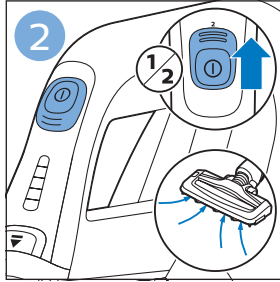

PHILIPS

SpeedPro
Aqua

FC6729, FC6728

	3				12
	4				13
	4				14
	4				14
	5				15
	5				16
	6				17
	8				17
	9				18
	10				FC6729 18
 FC6729	10				19
	11				19
	11				

FC6729

A line drawing of the razor handle and blade. The handle is shown in a disassembled state, with the blade inserted into the handle. A blue arrow points from the blade towards the handle.

CP0178/01

A blue icon of a person reading a book, representing the user manual.A white square icon with a black border, containing a black exclamation mark and a black circular arrow, representing a warning or caution.