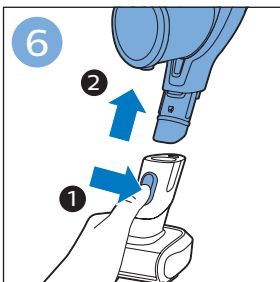

PHILIPS

SpeedPro
Aqua

FC6729, FC6728

	3				12
	4				13
	4				14
	4				14
	5				15
	5				16
	6				17
	8				17
	9				18
	10				FC6729 18
 FC6729	10				19
	11				19
	11				

FC6729

A line drawing of the razor handle and blade. The handle is shown in a disassembled state, with the blade inserted into the handle. A blue arrow points from the blade towards the handle.

CP0178/01

A blue icon of a person reading a book, representing the user manual.A white square icon with a black border, containing a black exclamation mark and a black circular arrow, representing a warning or caution.