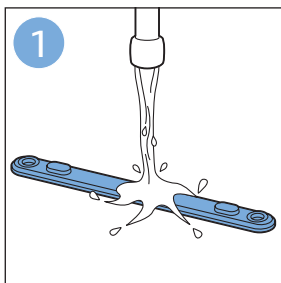

PHILIPS

SpeedPro
Aqua

FC6729, FC6728

	3				12
	4				13
	4				14
	4				14
	5				15
	5				16
	6				17
	8				17
	9				18
	10				FC6729 18
 FC6729	10				19
	11				19
	11				

FC6729

A line drawing of the razor handle and blade. The handle is shown in a disassembled state, with the blade inserted into the handle. A blue arrow points from the blade towards the handle.

CP0178/01

A blue icon of a person reading a book, representing the user manual.A white square icon with a black border, containing a black exclamation mark and a black circular arrow, representing a warning or caution.