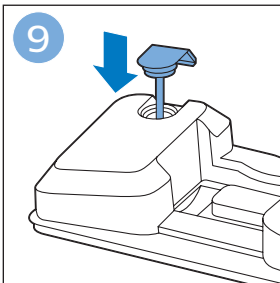

PHILIPS

SpeedPro
Aqua

FC6729, FC6728

	3				12
	4				13
	4				14
	4				14
	5				15
	5				16
	6				17
	8				17
	9				18
	10				FC6729 18
 FC6729	10				19
	11				19
	11				

FC6729

A line drawing of the razor handle and blade. The handle is shown in a disassembled state, with the blade inserted into the handle. A blue arrow points from the blade towards the handle.

CP0178/01

A blue icon of a person reading a book, representing the user manual.A white square icon with a black border, containing a black exclamation mark and a black circular arrow, representing a warning or caution.