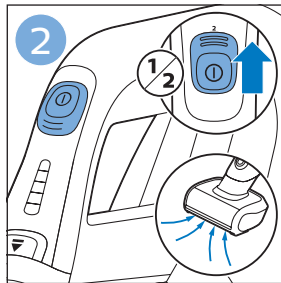

PHILIPS

SpeedPro
Aqua

FC6729, FC6728

	3				12
	4				13
	4				14
	4				14
	5				15
	5				16
	6				17
	8				17
	9				18
	10				FC6729 18
 FC6729	10				19
	11				19
	11				

FC6729

A line drawing of the razor handle and blade. The handle is shown in a disassembled state, with the blade inserted into the handle. A blue arrow points from the blade towards the handle.

CP0178/01

A blue icon of a person reading a book, representing the user manual.A white square icon with a black border, containing a black exclamation mark and a black circular arrow, representing a warning or caution.