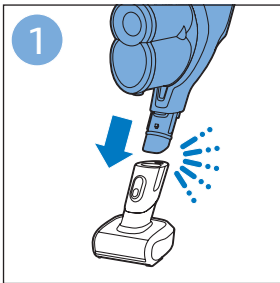

PHILIPS

SpeedPro
Aqua

FC6729, FC6728

	3				12
	4				13
	4				14
	4				14
	5				15
	5				16
	6				17
	8				17
	9				18
	10				FC6729 18
 FC6729	10				19
	11				19
	11				

FC6729

A line drawing of the razor handle and blade. The handle is shown in a disassembled state, with the blade inserted into the handle. A blue arrow points from the blade towards the handle.

CP0178/01

A blue icon of a person reading a book, representing the user manual.A white square icon with a black border, containing a black exclamation mark and a black circular arrow, representing a warning or caution.