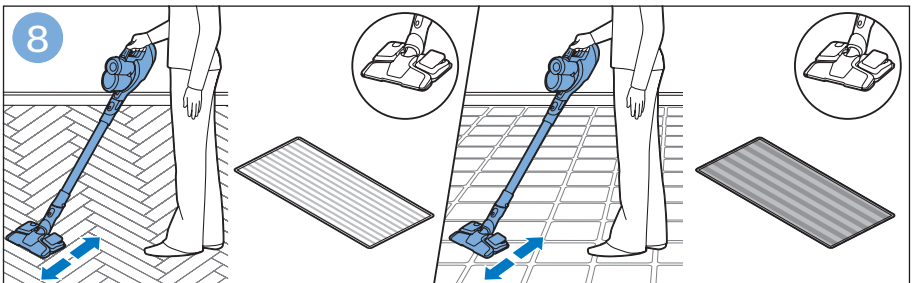

PHILIPS

SpeedPro
Aqua

FC6729, FC6728

	3				12
	4				13
	4				14
	4				14
	5				15
	5				16
	6				17
	8				17
	9				18
	10				FC6729 18
 FC6729	10				19
	11				19
	11				

FC6729

A line drawing of the razor handle and blade. The handle is shown in a disassembled state, with the blade inserted into the handle. A blue arrow points from the blade towards the handle.

CP0178/01

A blue icon of a person reading a book, representing the user manual.A white square icon with a black border, containing a black exclamation mark and a black circular arrow, representing a warning or caution.