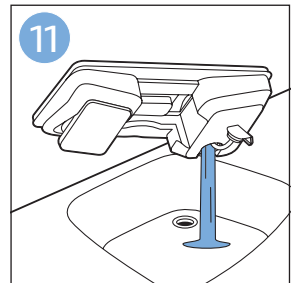

PHILIPS

SpeedPro
Aqua

FC6729, FC6728

	3				12
	4				13
	4				14
	4				14
	5				15
	5				16
	6				17
	8				17
	9				18
	10				FC6729 18
 FC6729	10				19
	11				19
	11				

FC6729

A line drawing of the razor handle and blade. The handle is shown in a disassembled state, with the blade inserted into the handle. A blue arrow points from the blade towards the handle.

CP0178/01

A blue icon of a person reading a book, representing the user manual.A white square icon with a black border, containing a black exclamation mark and a black circular arrow, representing a warning or caution.