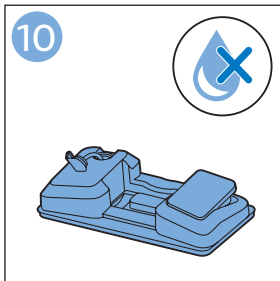

PHILIPS

SpeedPro
Aqua

FC6729, FC6728

	3				12
	4				13
	4				14
	4				14
	5				15
	5				16
	6				17
	8				17
	9				18
	10				FC6729 18
 FC6729	10				19
	11				19
	11				

FC6729

A line drawing of the razor handle and blade. The handle is shown in a disassembled state, with the blade inserted into the handle. A blue arrow points from the blade towards the handle.

CP0178/01

A blue icon of a person reading a book, representing the user manual.A white square icon with a black border, containing a black exclamation mark and a black circular arrow, representing a warning or caution.