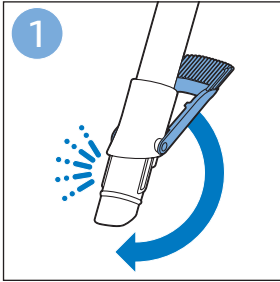

PHILIPS

SpeedPro
Aqua

FC6729, FC6728

	3				12
	4				13
	4				14
	4				14
	5				15
	5				16
	6				17
	8				17
	9				18
	10				FC6729 18
 FC6729	10				19
	11				19
	11				

FC6729

A line drawing of the razor handle and blade. The handle is shown in a disassembled state, with the blade inserted into the handle. A blue arrow points from the blade towards the handle.

CP0178/01

A blue icon of a person reading a book, representing the user manual.A white square icon with a black border, containing a black exclamation mark and a black circular arrow, representing a warning or caution.