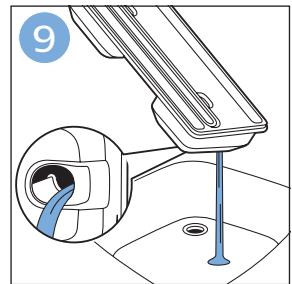

PHILIPS

SpeedPro
Aqua

FC6729, FC6728

	3				12
	4				13
	4				14
	4				14
	5				15
	5				16
	6				17
	8				17
	9				18
	10				FC6729 18
 FC6729	10				19
	11				19
	11				

FC6729

A line drawing of the razor handle and blade. The handle is shown in a disassembled state, with the blade inserted into the handle. A blue arrow points from the blade towards the handle.

CP0178/01

A blue icon of a person reading a book, representing the user manual.A white square icon with a black border, containing a black exclamation mark and a black circular arrow, representing a warning or caution.