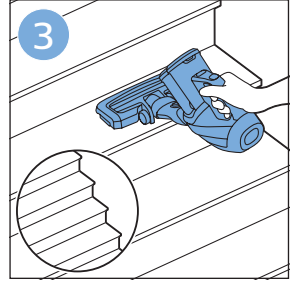

PHILIPS

SpeedPro
Aqua

FC6729, FC6728

	3				12
	4				13
	4				14
	4				14
	5				15
	5				16
	6				17
	8				17
	9				18
	10				FC6729 18
 FC6729	10				19
	11				19
	11				

FC6729

A line drawing of the razor handle and blade. The handle is shown in a disassembled state, with the blade inserted into the handle. A blue arrow points from the blade towards the handle.

CP0178/01

A blue icon of a person reading a book, representing the user manual.A white square icon with a black border, containing a black exclamation mark and a black circular arrow, representing a warning or caution.