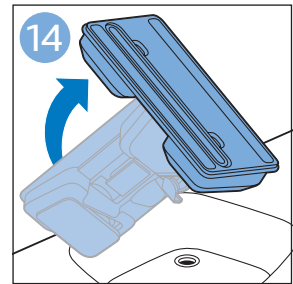

PHILIPS

SpeedPro
Aqua

FC6729, FC6728

	3				12
	4				13
	4				14
	4				14
	5				15
	5				16
	6				17
	8				17
	9				18
	10				FC6729 18
 FC6729	10				19
	11				19
	11				

FC6729

A line drawing of the razor handle and blade. The handle is shown in a disassembled state, with the blade inserted into the handle. A blue arrow points from the blade towards the handle.

CP0178/01

A blue icon of a person reading a book, representing the user manual.A white square icon with a black border, containing a black exclamation mark and a black circular arrow, representing a warning or caution.