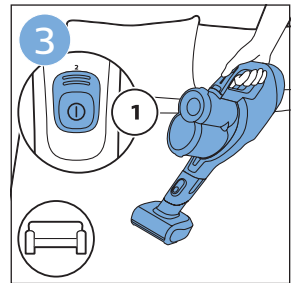

PHILIPS

SpeedPro
Aqua

FC6729, FC6728

	3				12
	4				13
	4				14
	4				14
	5				15
	5				16
	6				17
	8				17
	9				18
	10				FC6729 18
 FC6729	10				19
	11				19
	11				

FC6729

A line drawing of the razor handle and blade. The handle is shown in a disassembled state, with the blade inserted into the handle. A blue arrow points from the blade towards the handle.

CP0178/01

A blue icon of a person reading a book, representing the user manual.A white square icon with a black border, containing a black exclamation mark and a black circular arrow, representing a warning or caution.