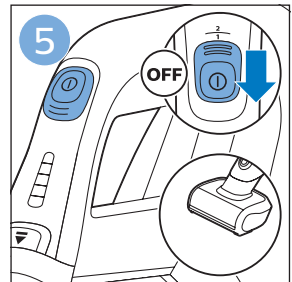

PHILIPS

SpeedPro
Aqua

FC6729, FC6728

	3				12
	4				13
	4				14
	4				14
	5				15
	5				16
	6				17
	8				17
	9				18
	10				FC6729 18
 FC6729	10				19
	11				19
	11				

FC6729

A line drawing of the razor handle and blade. The handle is shown in a disassembled state, with the blade inserted into the handle. A blue arrow points from the blade towards the handle.

CP0178/01

A blue icon of a person reading a book, representing the user manual.A white square icon with a black border, containing a black exclamation mark and a black circular arrow, representing a warning or caution.