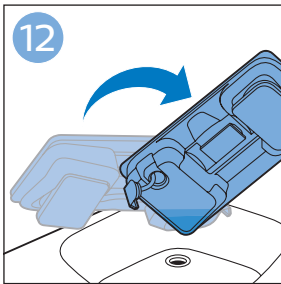

PHILIPS

SpeedPro
Aqua

FC6729, FC6728

	3				12
	4				13
	4				14
	4				14
	5				15
	5				16
	6				17
	8				17
	9				18
	10				FC6729 18
 FC6729	10				19
	11				19
	11				

FC6729

A line drawing of the razor handle and blade. The handle is shown in a disassembled state, with the blade inserted into the handle. A blue arrow points from the blade towards the handle.

CP0178/01

A blue icon of a person reading a book, representing the user manual.A white square icon with a black border, containing a black exclamation mark and a black circular arrow, representing a warning or caution.