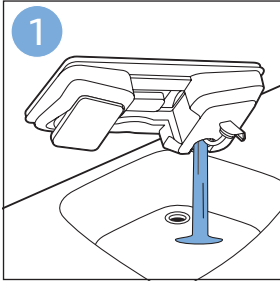

PHILIPS

SpeedPro
Aqua

FC6729, FC6728

	3				12
	4				13
	4				14
	4				14
	5				15
	5				16
	6				17
	8				17
	9				18
	10				FC6729 18
 FC6729	10				19
	11				19
	11				

FC6729

A line drawing of the razor handle and blade. The handle is shown in a disassembled state, with the blade inserted into the handle. A blue arrow points from the blade towards the handle.

CP0178/01

A blue icon of a person reading a book, representing the user manual.A white square icon with a black border, containing a black exclamation mark and a black circular arrow, representing a warning or caution.