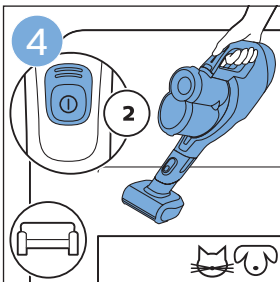

PHILIPS

SpeedPro
Aqua

FC6729, FC6728

	3				12
	4				13
	4				14
	4				14
	5				15
	5				16
	6				17
	8				17
	9				18
	10				FC6729 18
 FC6729	10				19
	11				19
	11				

FC6729

A line drawing of the razor handle and blade. The handle is shown in a disassembled state, with the blade inserted into the handle. A blue arrow points from the blade towards the handle.

CP0178/01

A blue icon of a person reading a book, representing the user manual.A white square icon with a black border, containing a black exclamation mark and a black circular arrow, representing a warning or caution.