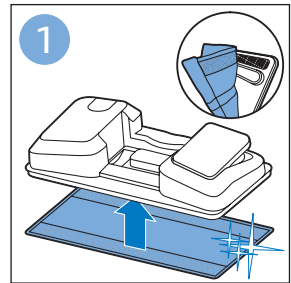

PHILIPS

SpeedPro
Aqua

FC6729, FC6728

	3				12
	4				13
	4				14
	4				14
	5				15
	5				16
	6				17
	8				17
	9				18
	10				FC6729 18
 FC6729	10				19
	11				19
	11				

FC6729

A line drawing of the razor handle and blade. The handle is shown in a disassembled state, with the blade inserted into the handle. A blue arrow points from the blade towards the handle.

CP0178/01

A blue icon of a person reading a book, representing the user manual.A white square icon with a black border, containing a black exclamation mark and a black circular arrow, representing a warning or caution.