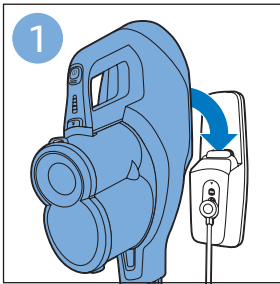

PHILIPS

SpeedPro
Aqua

FC6729, FC6728

	3				12
	4				13
	4				14
	4				14
	5				15
	5				16
	6				17
	8				17
	9				18
	10				FC6729 18
 FC6729	10				19
	11				19
	11				

FC6729

A line drawing of the razor handle and blade. The handle is shown in a disassembled state, with the blade inserted into the handle. A blue arrow points from the blade towards the handle.

CP0178/01

A blue icon of a person reading a book, representing the user manual.A white square icon with a black border, containing a black exclamation mark and a black circular arrow, representing a warning or caution.