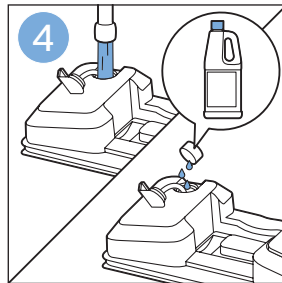

PHILIPS

SpeedPro
Aqua

FC6729, FC6728

	3				12
	4				13
	4				14
	4				14
	5				15
	5				16
	6				17
	8				17
	9				18
	10				FC6729 18
 FC6729	10				19
	11				19
	11				

FC6729

A line drawing of the razor handle and blade. The handle is shown in a disassembled state, with the blade inserted into the handle. A blue arrow points from the blade towards the handle.

CP0178/01

A blue icon of a person reading a book, representing the user manual.A white square icon with a black border, containing a black exclamation mark and a black circular arrow, representing a warning or caution.