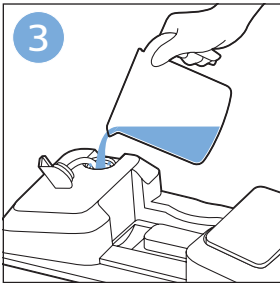

PHILIPS

SpeedPro
Aqua

FC6729, FC6728

	3				12
	4				13
	4				14
	4				14
	5				15
	5				16
	6				17
	8				17
	9				18
	10				FC6729 18
 FC6729	10				19
	11				19
	11				

FC6729

A line drawing of the razor handle and blade. The handle is shown in a disassembled state, with the blade inserted into the handle. A blue arrow points from the blade towards the handle.

CP0178/01

A blue icon of a person reading a book, representing the user manual.A white square icon with a black border, containing a black exclamation mark and a black circular arrow, representing a warning or caution.