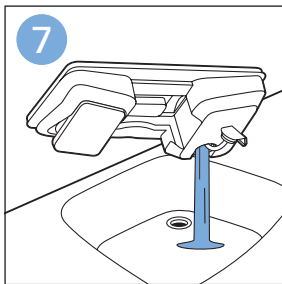

PHILIPS

SpeedPro
Aqua

FC6729, FC6728

	3				12
	4				13
	4				14
	4				14
	5				15
	5				16
	6				17
	8				17
	9				18
	10				FC6729 18
 FC6729	10				19
	11				19
	11				

FC6729

A line drawing of the razor handle and blade. The handle is shown in a disassembled state, with the blade inserted into the handle. A blue arrow points from the blade towards the handle.

CP0178/01

A blue icon of a person reading a book, representing the user manual.A white square icon with a black border, containing a black exclamation mark and a black circular arrow, representing a warning or caution.