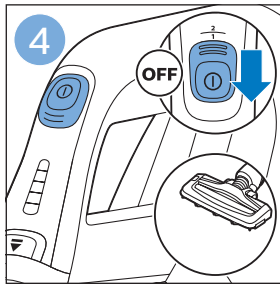

PHILIPS

SpeedPro
Aqua

FC6729, FC6728

	3				12
	4				13
	4				14
	4				14
	5				15
	5				16
	6				17
	8				17
	9				18
	10				FC6729 18
 FC6729	10				19
	11				19
	11				

FC6729

A line drawing of the razor handle and blade. The handle is shown in a disassembled state, with the blade inserted into the handle. A blue arrow points from the blade towards the handle.

CP0178/01

A blue icon of a person reading a book, representing the user manual.A white square icon with a black border, containing a black exclamation mark and a black circular arrow, representing a warning or caution.