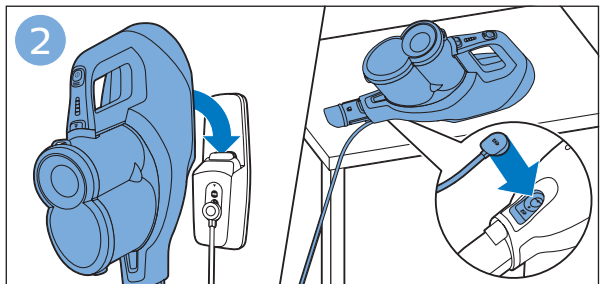

PHILIPS

SpeedPro
Aqua

FC6729, FC6728

	3				12
	4				13
	4				14
	4				14
	5				15
	5				16
	6				17
	8				17
	9				18
	10				FC6729 18
 FC6729	10				19
	11				19
	11				

FC6729

A line drawing of the razor handle and blade. The handle is shown in a disassembled state, with the blade inserted into the handle. A blue arrow points from the blade towards the handle.

CP0178/01

A blue icon of a person reading a book, representing the user manual.A white square icon with a black border, containing a black exclamation mark and a black circular arrow, representing a warning or caution.