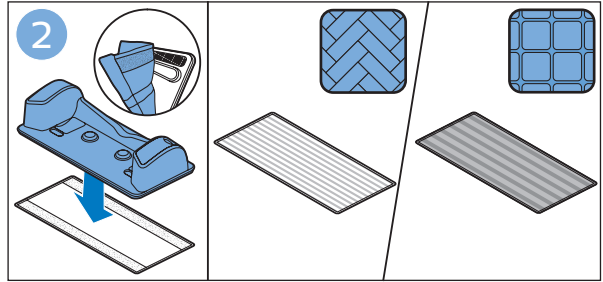

PHILIPS

SpeedPro
Aqua

FC6729, FC6728

	3				12
	4				13
	4				14
	4				14
	5				15
	5				16
	6				17
	8				17
	9				18
	10				FC6729 18
 FC6729	10				19
	11				19
	11				

FC6729

A line drawing of the razor handle and blade. The handle is shown in a disassembled state, with the blade inserted into the handle. A blue arrow points from the blade towards the handle.

CP0178/01

A blue icon of a person reading a book, representing the user manual.A white square icon with a black border, containing a black exclamation mark and a black circular arrow, representing a warning or caution.