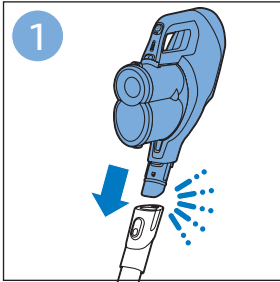

PHILIPS

SpeedPro
Aqua

FC6729, FC6728

	3				12
	4				13
	4				14
	4				14
	5				15
	5				16
	6				17
	8				17
	9				18
	10				FC6729 18
 FC6729	10				19
	11				19
	11				

FC6729

A line drawing of the razor handle and blade. The handle is shown in a disassembled state, with the blade inserted into the handle. A blue arrow points from the blade towards the handle.

CP0178/01

A blue icon of a person reading a book, representing the user manual.A white square icon with a black border, containing a black exclamation mark and a black circular arrow, representing a warning or caution.