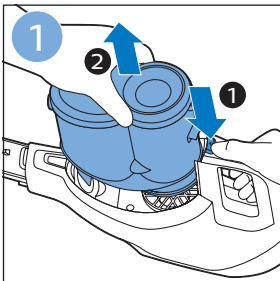

PHILIPS

SpeedPro
Aqua

FC6729, FC6728

	3				12
	4				13
	4				14
	4				14
	5				15
	5				16
	6				17
	8				17
	9				18
	10				FC6729 18
 FC6729	10				19
	11				19
	11				

FC6729

A line drawing of the razor handle and blade. The handle is shown in a disassembled state, with the blade inserted into the handle. A blue arrow points from the blade towards the handle.

CP0178/01

A blue icon of a person reading a book, representing the user manual.A white square icon with a black border, containing a black exclamation mark and a black circular arrow, representing a warning or caution.