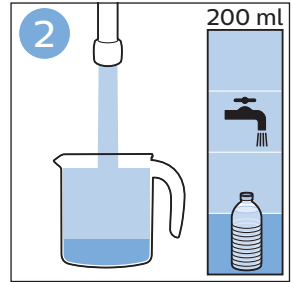

PHILIPS

SpeedPro
Aqua

FC6729, FC6728

	3				12
	4				13
	4				14
	4				14
	5				15
	5				16
	6				17
	8				17
	9				18
	10				FC6729 18
 FC6729	10				19
	11				19
	11				

FC6729

A line drawing of the razor handle and blade. The handle is shown in a disassembled state, with the blade inserted into the handle. A blue arrow points from the blade towards the handle.

CP0178/01

A blue icon of a person reading a book, representing the user manual.A white square icon with a black border, containing a black exclamation mark and a black circular arrow, representing a warning or caution.