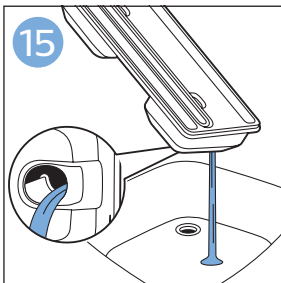

PHILIPS

SpeedPro
Aqua

FC6729, FC6728

	3				12
	4				13
	4				14
	4				14
	5				15
	5				16
	6				17
	8				17
	9				18
	10				FC6729 18
 FC6729	10				19
	11				19
	11				

FC6729

A line drawing of the razor handle and blade. The handle is shown in a disassembled state, with the blade inserted into the handle. A blue arrow points from the blade towards the handle.

CP0178/01

A blue icon of a person reading a book, representing the user manual.A white square icon with a black border, containing a black exclamation mark and a black circular arrow, representing a warning or caution.