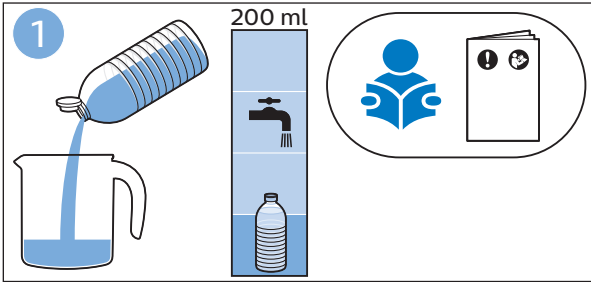

PHILIPS

SpeedPro
Aqua

FC6729, FC6728

	3				12
	4				13
	4				14
	4				14
	5				15
	5				16
	6				17
	8				17
	9				18
	10				FC6729 18
 FC6729	10				19
	11				19
	11				

FC6729

A line drawing of the razor handle and blade. The handle is shown in a disassembled state, with the blade inserted into the handle. A blue arrow points from the blade towards the handle.

CP0178/01

A blue icon of a person reading a book, representing the user manual.A white square icon with a black border, containing a black exclamation mark and a black circular arrow, representing a warning or caution.